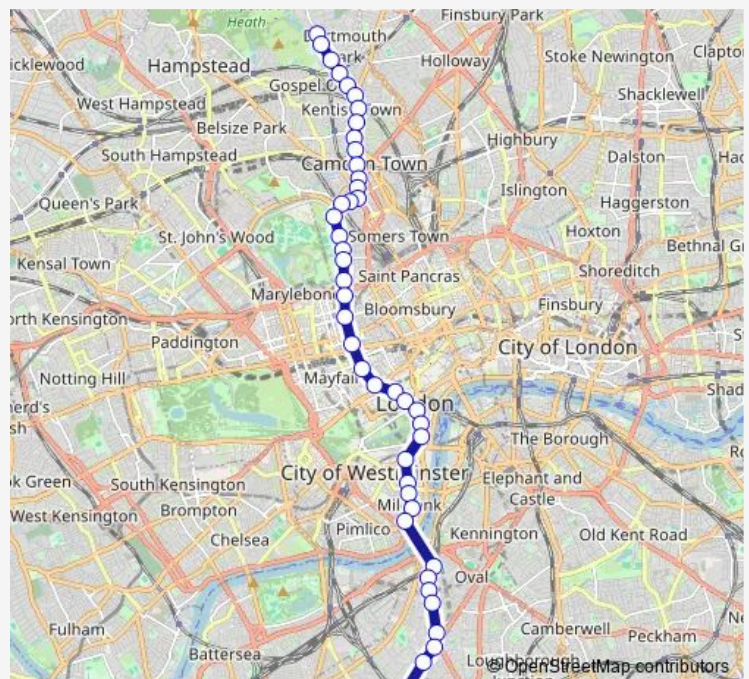

Direction: Parliament Hill Fields

Stops: 49

Trip Duration: 1 hour 14 min

88 — Parliament Hill Fields - Camden Town - Oxford Circus - Westminster - Clapham Common

Great Portland Street

New Cavendish Street

Oxford Circus Stn /Margaret St

Horseferry Road Westminster

Page Street

Tate Britain

Chelsea College of Arts

Vauxhall Bus Station

Vauxhall Park

Wheatsheaf Lane

Tate Library