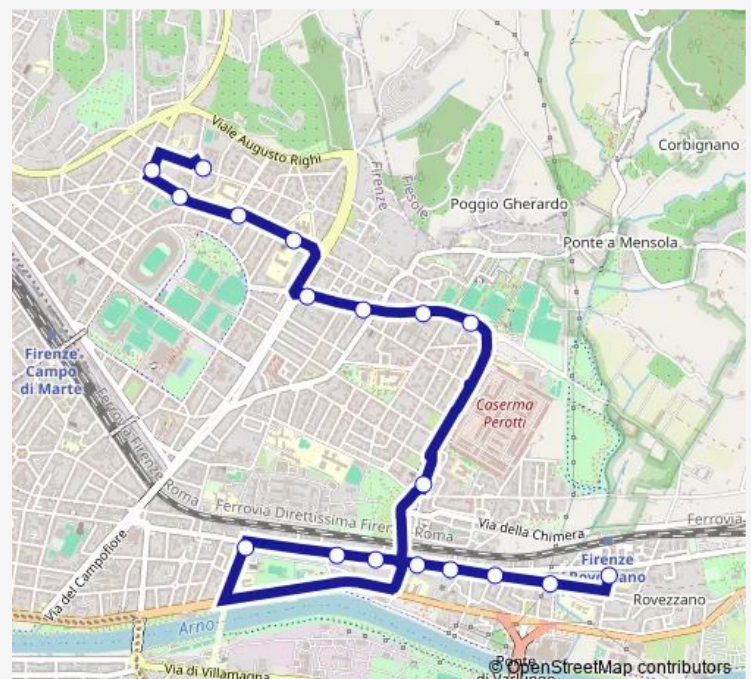

### Route schedule

Nicolodi — Ripa Rocca Tedalda

Monday 07:16-14:08

Tuesday 07:16-14:08

Wednesday 07:16-14:08

Thursday 07:16-14:08

Friday 07:16-14:08

Saturday —

### Route info

Direction: Nicolodi

Stops: 18

Trip Duration: 0 hour 16 min

88 — Via Della Ripa - Via Nicolodi

**Direction**

Ripa Rocca Tedalda — Nicolodi

15 stops