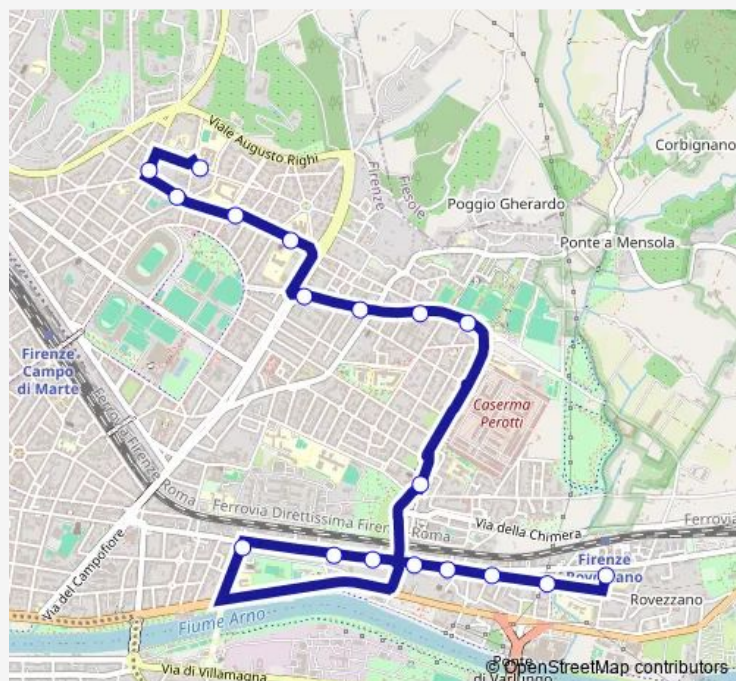

### Route schedule

Nicolodi — Ripa Rocca Tedalda

Monday 07:16-14:08

Tuesday 07:16-14:08

Wednesday 07:16-14:08

Thursday 07:16-14:08

Friday 07:16-14:08

Saturday —

### Route info

Direction: Nicolodi

Stops: 18

Trip Duration: 0 hour 16 min