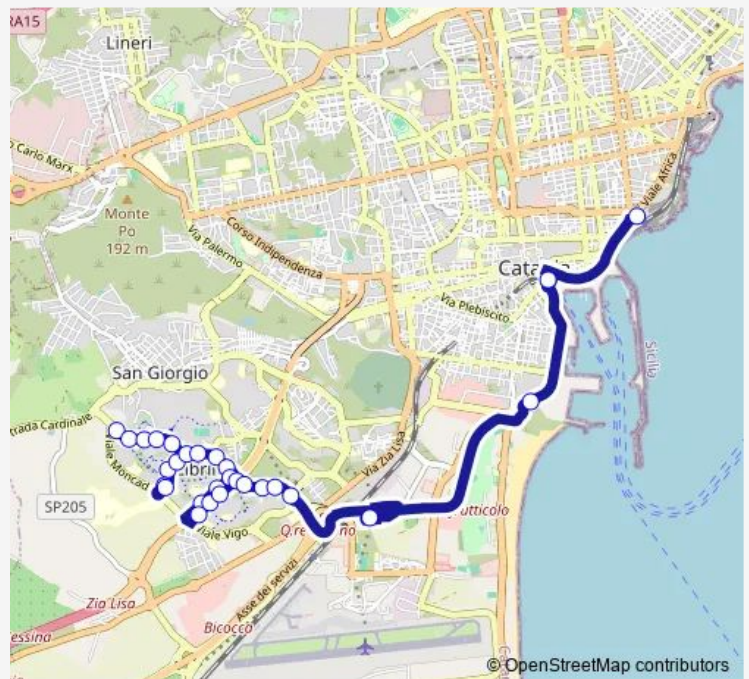

Route schedule

Moncada (3) — Giovanni Xxiii Stazione Centrale

Monday	04:45-00:27 ⁺¹
Tuesday	04:45-00:27 ⁺¹
Wednesday	04:45-00:27 ⁺¹
Thursday	04:45-00:27 ⁺¹
Friday	04:45-00:27 ⁺¹
Saturday	04:45-00:27 ⁺¹
Sunday	06:24-23:45

Route info

Direction: Moncada (3)

Stops: 28

Trip Duration: 0 hour 37 min

L-Ex — Stazione Centrale - Librino

Castagnola Librino Sud (2)

Castagnola Librino Sud (3)

Castagnola Librino Sud (4)

Parcheeggio Fontanarossa Stazione

Tempio Faro Biscari Est

Terminal Borsellino Est

Giovanni Xxiii Stazione Centrale

Direction

Giovanni Xxiii Stazione Centrale — Moncada (3)

24 stops

[Open route schedule](#)

Sunday 06:00-23:15

Route info

Direction: Giovanni Xxiii Stazione Centrale

Stops: 24

Trip Duration: 0 hour 39 min

L-Ex Bus time schedules and route maps are available in an offline PDF at busmaps.com. Use the busmaps.com website to see live bus times, train schedule or subway schedule, and step-by-step directions for all public transit in Catania