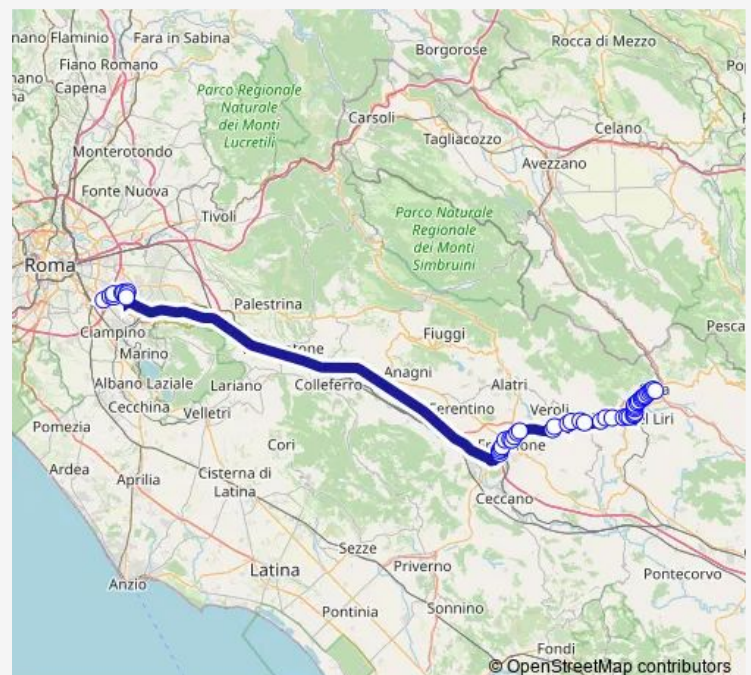

Frosinone | Via Mária Via Cona # f5618

Veroli | Morate # f5619

VEROLI | Via Ponte Vasagalli # f6649

SR 214 Superstrada # 1077

### Route schedule

Roma | Anagnina (Metro A) # f3583 — Sora | Stazione FS # f5890

Monday 06:00-20:00

Tuesday 06:00-20:00

Wednesday 06:00-20:00

Thursday 06:00-22:00

Friday 06:00-22:00

Saturday 06:00-22:00

### Route info

Direction: Roma | Anagnina (Metro A) # f3583

Stops: 48

Trip Duration: 2 hour 15 min

Roma Anagnina - Sora # So482d

Veroli | Bivio Papetti # f5862

Veroli | San Cristoforo # f5863

Veroli | Via Mária Via Santa Maria # f5866