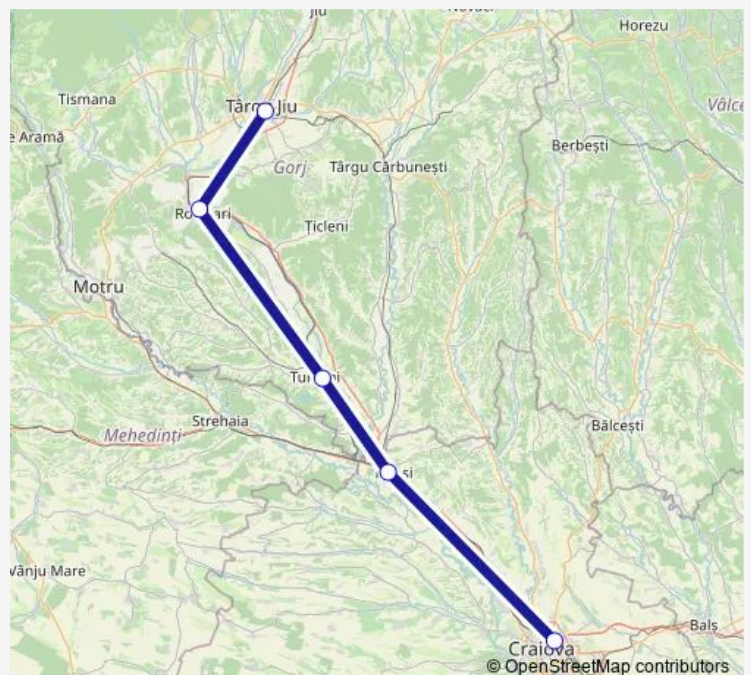

Rail R-E: Craiova - Târgu Jiu R-E: Craiova - Filiași - Turceni - Rovinari Hm. - Târgu Jiu

[Go to website](#)

Direction

Craiova — Târgu Jiu

5 stops

[Open route schedule](#)

Craiova

Filiași

Turceni

Rovinari Hm.

Târgu Jiu

Route schedule

Craiova — Târgu Jiu

Monday	18:20
Tuesday	18:20
Wednesday	18:20
Thursday	18:20
Friday	18:20
Saturday	18:20
Sunday	18:20

Route info

Direction: Craiova

Stops: 5

Trip Duration: 2 hour 21 min

R-E: Craiova - Târgu Jiu — R-E: Craiova - Filiași - Turceni - Rovinari Hm. - Târgu Jiu

R-E: Craiova - Târgu Jiu Rail time schedules and route maps are available in an offline PDF at busmaps.com. Use the busmaps.com website to see live bus times, train schedule or subway schedule, and step-by-step directions for all public transit in Filiasi