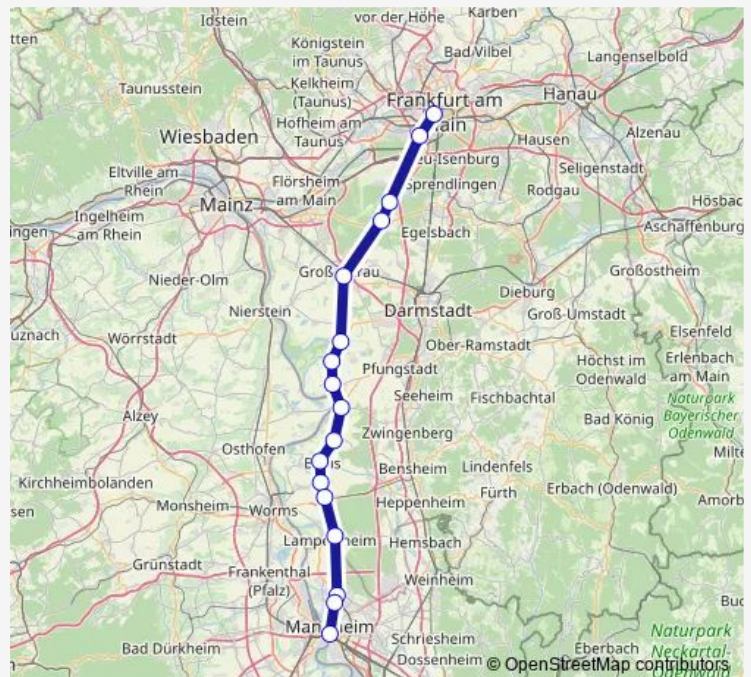

19:12-20:12

Friday

18:12-19:12

Saturday

15:12-22:12

Sunday

—

Route info

Direction: Frankfurt (Main) Hauptbahnhof

Stops: 16

Trip Duration: 1 hour 8 min

RE70

Direction

Mannheim, Hauptbahnhof — Frankfurt (Main) Hauptbahnhof

16 stops

[Open route schedule](#)