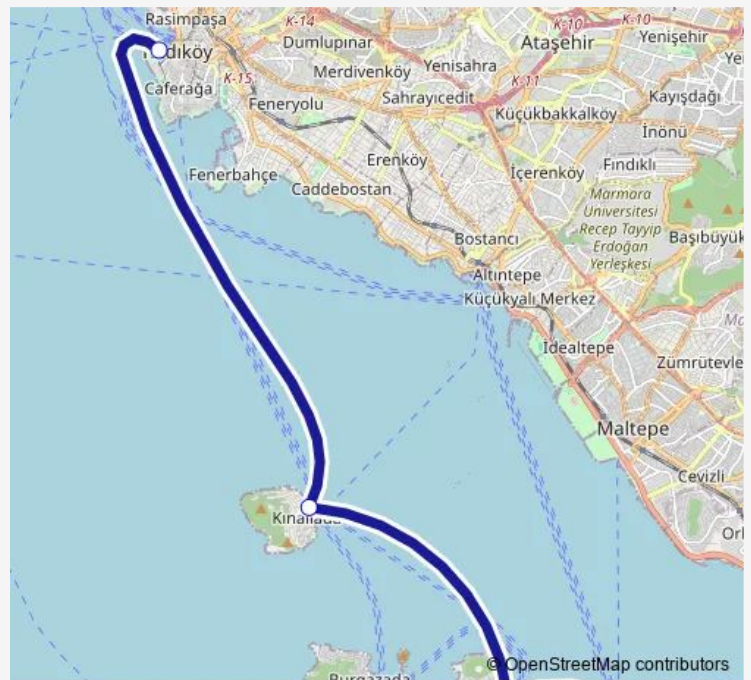

Ferry Kdk_Ada Kadiköy(Metro) - Kinaliada/Heybeliada/Büyüka

[Go to website](#)

Direction

Kadıköy Turyol — Büyüka Turyol

4 stops

[Open route schedule](#)

Kadıköy Turyol

Kinaliada Şh.

Heybeliada Şh.

Büyüka Turyol

Route schedule

Kadıköy Turyol — Büyüka Turyol

| | |
|-----------|-------------|
| Monday | 10:05-15:05 |
| Tuesday | 10:05-15:05 |
| Wednesday | 10:05-15:05 |
| Thursday | 10:05-15:05 |
| Friday | 10:05-15:05 |
| Saturday | 09:05-16:05 |
| Sunday | 09:05-17:05 |

Route info

Direction: Kadıköy Turyol

Stops: 4

Trip Duration: 1 hour 17 min

■ Kdk_Ada — Kadıköy(Metro) - Kinaliada/Heybeliada/Büyüka

BusMaps

Kdk_Ada Ferry time schedules and route maps are available in an offline PDF at busmaps.com. Use the busmaps.com website to see live bus times, train schedule or subway schedule, and step-by-step directions for all public transit in Adalar