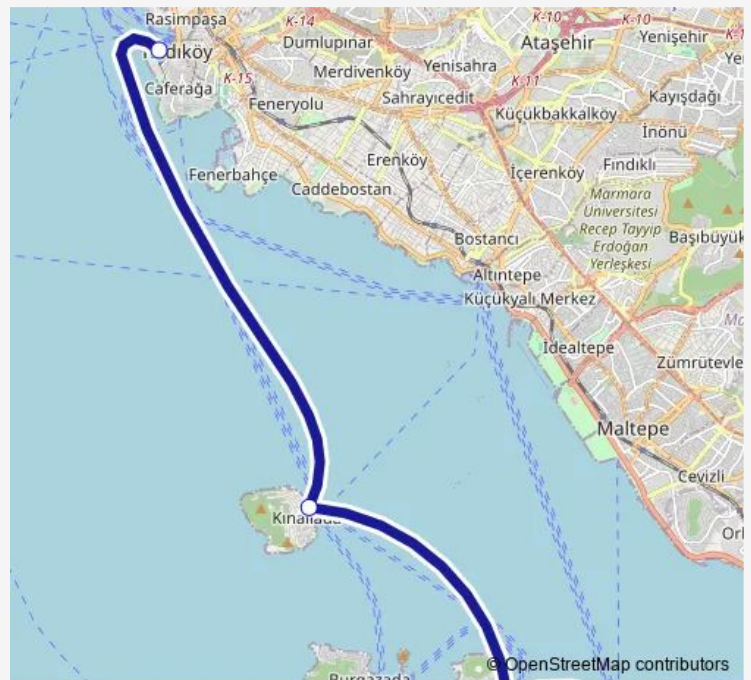

Ferry KDK_ADA Kadiköy(Metro) - Kinaliada/Heybeliada/Büyükaada

[Go to website](#)

Direction

Kadıköy Turyol — Büyükaada Turyol

4 stops

[Open route schedule](#)

Kadıköy Turyol

Kinaliada ŞH.

Heybeliada ŞH.

Büyükaada Turyol

Route schedule

Kadıköy Turyol — Büyükaada Turyol

Monday	10:05-15:05
Tuesday	10:05-15:05
Wednesday	10:05-15:05
Thursday	10:05-15:05
Friday	10:05-15:05
Saturday	09:05-16:05
Sunday	09:05-17:05

Route info

Direction: Kadıköy Turyol

Stops: 4

Trip Duration: 1 hour 17 min

■ KDK_ADA — Kadiköy(Metro) - Kinaliada/Heybeliada/ Büyükaada

BusMaps

KDK_ADA Ferry time schedules and route maps are available in an offline PDF at busmaps.com. Use the busmaps.com website to see live bus times, train schedule or subway schedule, and step-by-step directions for all public transit in Adalar