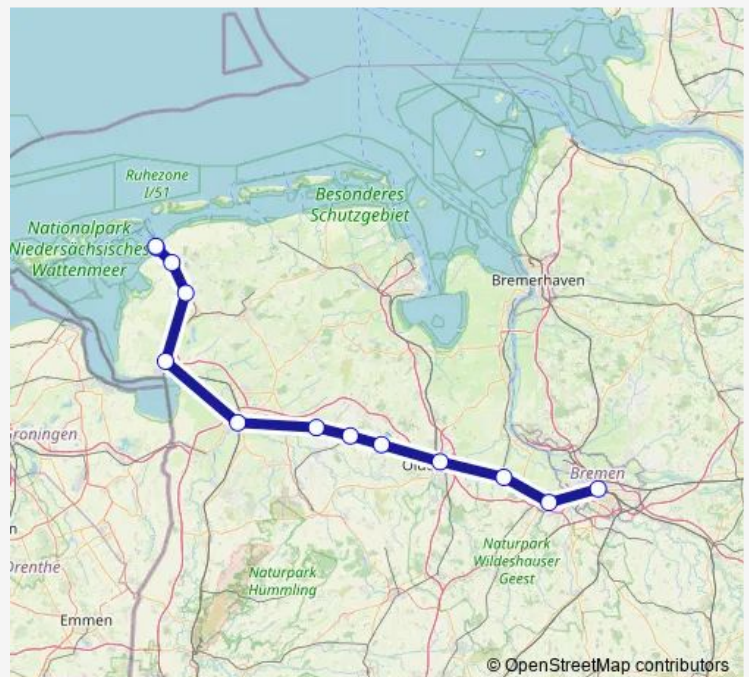

Bad Zwischenahn

Westerstede-Ocholt

Augustfehn

Leer(Ostfriesl)

Emden Hbf

Marienhafen

Norden

Norddeich

Norddeich Mole

### Route schedule

Bremen Hbf — Norddeich Mole

Monday 05:53

Tuesday 05:53

Wednesday 05:53

Thursday 05:53

Friday 05:53

Saturday 05:53

### Route info

Direction: Bremen Hbf

Stops: 13

Trip Duration: 2 hour 26 min

■ IC 2438

BusMaps

IC 2438 Rail time schedules and route maps are available in an offline PDF at [busmaps.com](https://busmaps.com). Use the [busmaps.com](https://busmaps.com) website to see live bus times, train schedule or subway schedule, and step-by-step directions for all public transit in Westerstede