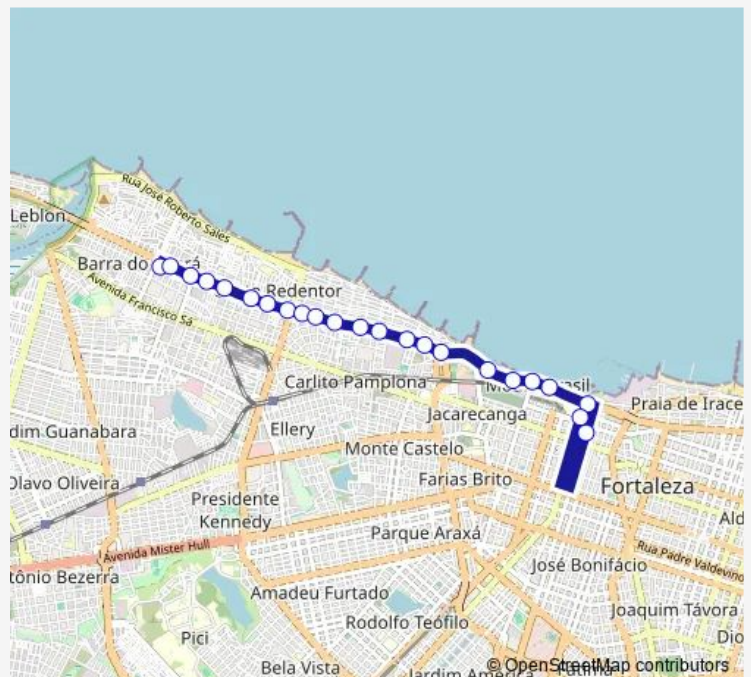

Monday 05:30-18:12

Tuesday 05:30-18:12

Wednesday 05:30-18:12

Thursday 05:30-18:12

Friday 05:30-18:12

Saturday —

Sunday —

Route info

Direction: RUA Caubi, 774

Stops: 23

Trip Duration: 0 hour 26 min

132-Av. Leste Oeste/Centro — Av. Leste Oeste/Centro

RUA SEN Pompeu, Sn

RUA GAL Sampaio, Sn

Direction

RUA GAL Sampaio, Sn — RUA Caubi, 774

Wednesday 05:56-18:40

Thursday 05:56-18:40

Friday 05:56-18:40

Saturday —

Sunday —

Route info

Direction: RUA GAL Sampaio, Sn

Stops: 24