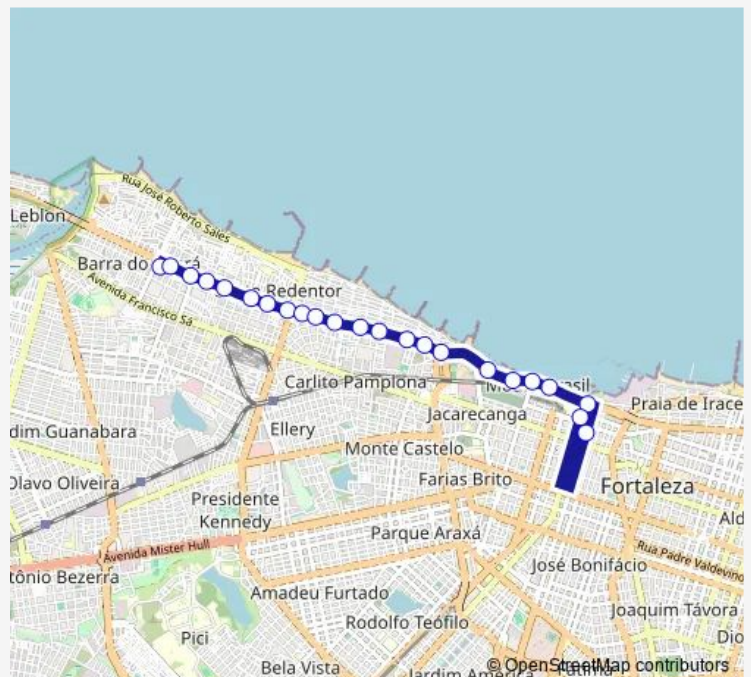

Monday 05:30-18:12

Tuesday 05:30-18:12

Wednesday 05:30-18:12

Thursday 05:30-18:12

Friday 05:30-18:12

Saturday —

Sunday —

Route info

Direction: RUA Caubi, 774

Stops: 23

Trip Duration: 0 hour 26 min

132-Av. Leste Oeste/Centro — Av. Leste Oeste/Centro

RUA SEN Pompeu, Sn

RUA GAL Sampaio, Sn

Direction

RUA GAL Sampaio, Sn — RUA Caubi, 774

Wednesday 05:56-18:40

Thursday 05:56-18:40

Friday 05:56-18:40

Saturday —

Sunday —

Route info

Direction: RUA GAL Sampaio, Sn

Stops: 24