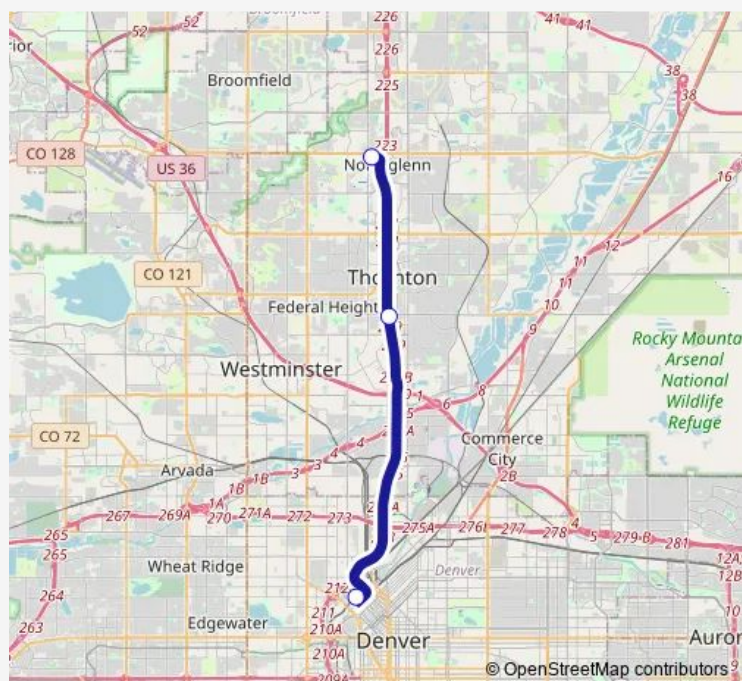

### Direction

Wagon Road PnR Gate D — Union Station

5 stops

[Open route schedule](#)

Wagon Road PnR Gate D

Thornton PnR Gate C

Park Ave West & Wewatta St

Wewatta St & 21st St

Union Station

### Route schedule

Wagon Road PnR Gate D — Union Station

Monday 11:08-22:50

Tuesday 11:08-22:50

Wednesday 11:08-22:50

Thursday 11:08-22:50

Friday 11:08-22:50

Saturday 07:16-23:01

### Route info

Direction: Wagon Road PnR Gate D

Stops: 5

Trip Duration: 0 hour 28 min

120X — Wagon Road / Thornton Express

**Direction**

Union Station Gate B10 — Wagon Road PnR Gate D

5 stops