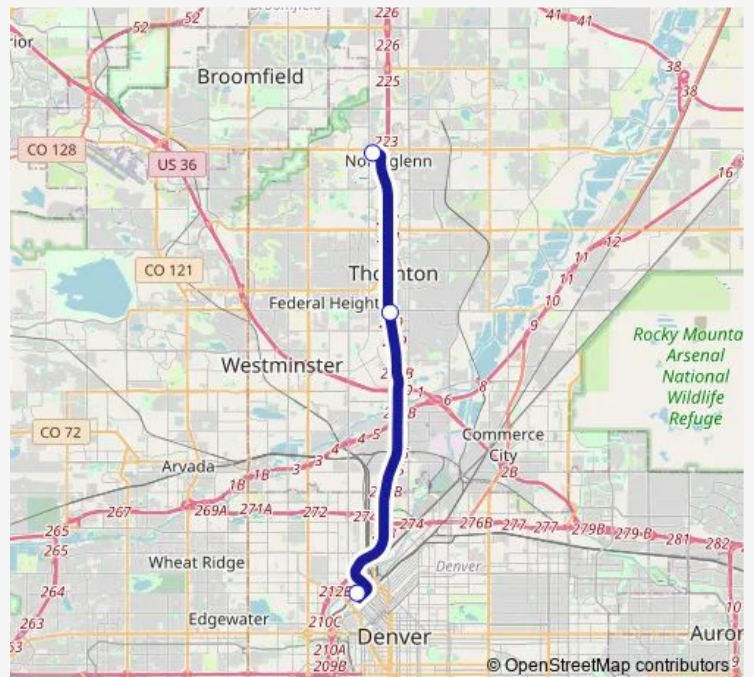

Park Ave West & Wewatta St

Wewatta St & 21st St

Union Station

Route schedule

Wagon Road PnR Gate D — Union Station

Monday 11:08-22:50

Tuesday 11:08-22:50

Wednesday 11:08-22:50

Thursday 11:08-22:50

Friday 11:08-22:50

Saturday 07:16-23:01

Sunday —

Route info

Direction: Wagon Road PnR Gate D

Stops: 5

Trip Duration: 0 hour 23 min

120x — Wagon Road / Thornton Express

Direction

Union Station Gate B10 — Wagon Road PnR Gate D

5 stops

[Open route schedule](#)

Union Station Gate B10

Wewatta St & 21st St

Park Ave W & Delgany St

Monday	12:15-23:26
Tuesday	12:15-23:26
Wednesday	12:15-23:26
Thursday	12:15-23:26
Friday	12:15-23:26
Saturday	10:52-23:31
Sunday	—

Route info

Direction: Union Station Gate B15

Stops: 3

Trip Duration: 0 hour 18 min