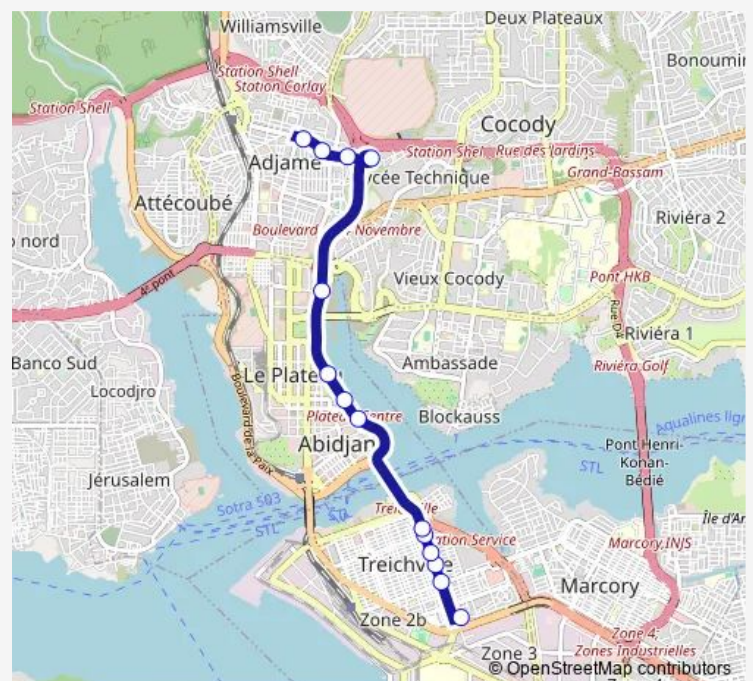

Bus woro woro banalisé : Renault ↔ Treichville Gare Bassam

[Go to website](#)

Direction

Gare de Bassam — Eglise Universel

14 stops

[Open route schedule](#)

Gare de Bassam

Pharmacie Notre-Dame

Gare de Bingerville

Adjamé Liberté

Adjamé Texaco

Eglise Universel

Route schedule

Gare de Bassam — Eglise Universel

Monday	06:00
Tuesday	06:00
Wednesday	06:00
Thursday	06:00
Friday	06:00
Saturday	06:00
Sunday	06:00

Route info

Direction: Gare de Bassam

Stops: 14

Trip Duration: 0 hour 24 min

Direction

Eglise Universel — Gare de Bassam

17 stops

[Open route schedule](#)

Saturday 06:00

Sunday 06:00

Route info

Direction: Eglise Universel

Stops: 17

Trip Duration: 0 hour 22 min

Bus time schedules and route maps are available in an offline PDF at busmaps.com. Use the busmaps.com website to see live bus times, train schedule or subway schedule, and step-by-step directions for all public transit in Abidjan