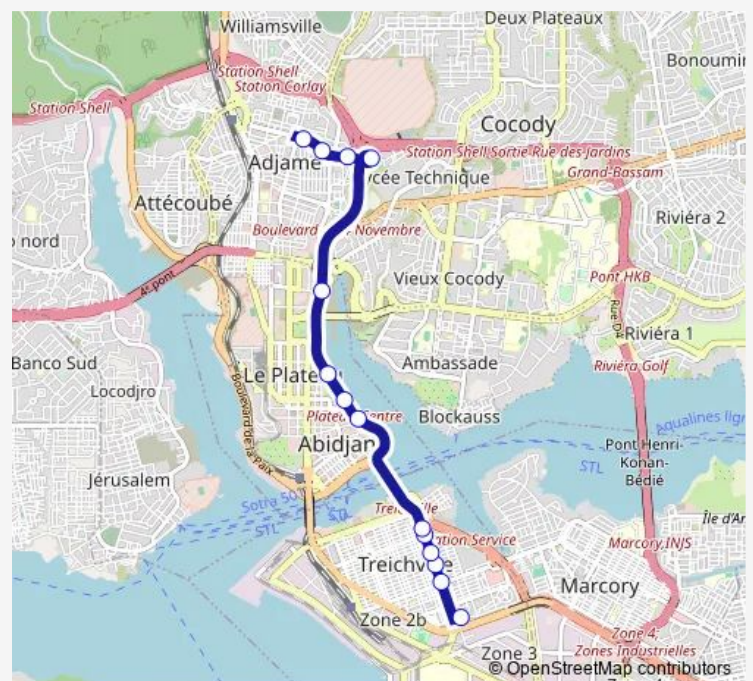

Bus woro woro banalisé : Renault ↔ Treichville Gare Bassam

[Go to website](#)

Direction

Gare de Bassam — Eglise Universel

14 stops

[Open route schedule](#)

Gare de Bassam

Pharmacie Notre-Dame

Gare de Bingerville

Adjamé Liberté

Adjamé Texaco

Eglise Universel

Route schedule

Gare de Bassam — Eglise Universel

Monday	06:00
Tuesday	06:00
Wednesday	06:00
Thursday	06:00
Friday	06:00
Saturday	06:00
Sunday	06:00

Route info

Direction: Gare de Bassam

Stops: 14

Trip Duration: 0 hour 24 min

Direction

Eglise Universel — Gare de Bassam

17 stops

[Open route schedule](#)

Saturday 06:00

Sunday 06:00

Route info

Direction: Eglise Universel

Stops: 17

Trip Duration: 0 hour 22 min

Bus time schedules and route maps are available in an offline PDF at busmaps.com. Use the busmaps.com website to see live bus times, train schedule or subway schedule, and step-by-step directions for all public transit in Abidjan