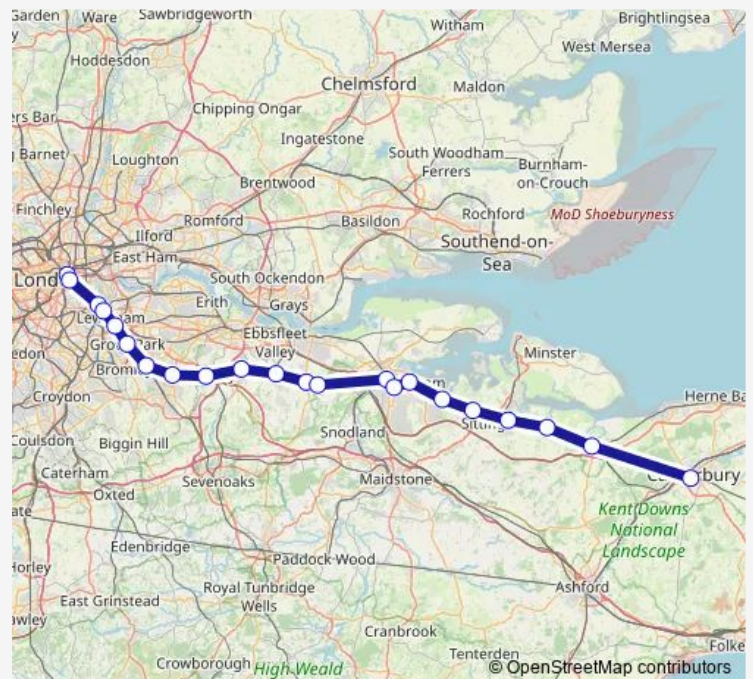

Rail Se:Cst->Cbe SE train service from CST to Cbe

[Go to website](#)

Direction

London Cannon Street — Canterbury East

22 stops

[Open route schedule](#)

London Cannon Street

London Bridge

Sittingbourne

Teynham

Faversham

Route schedule

London Cannon Street — Canterbury East

Monday —

Tuesday —

Wednesday —

Thursday —

Friday —

Saturday —

Sunday

08:16-20:16

Route info

Direction: London Cannon Street

Stops: 22

Trip Duration: 1 hour 37 min

■ Se:Cst->Cbe — SE train service from CST to Cbe

Se:Cst->Cbe Rail time schedules and route maps are available in an offline PDF at busmaps.com. Use the busmaps.com website to see live bus times, train schedule or subway schedule, and step-by-step directions for all public transit in London