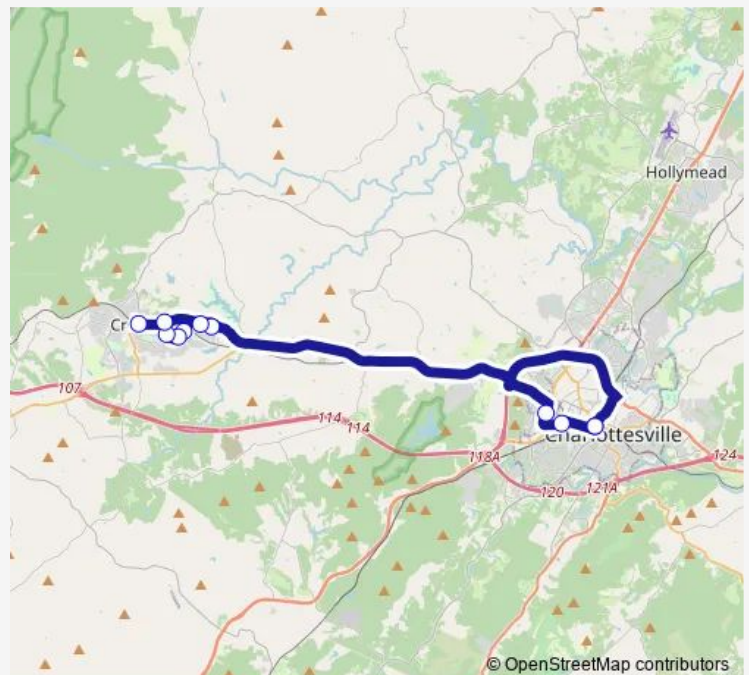

Jefferson Park Ave @ Pinn Hall

Ridge Mcintire Rd @ Omni Hotel

Route schedule

Ridge Mcintire Rd @ Omni Hotel — Ridge Mcintire Rd @ Omni Hotel

Monday	05:31-07:38
Tuesday	05:31-07:38
Wednesday	05:31-07:38
Thursday	05:31-07:38
Friday	05:31-07:38
Saturday	—
Sunday	—

Route info

Direction: Ridge Mcintire Rd @ Omni Hotel

Stops: 11

Trip Duration: 1 hour 19 min

Direction

Ridge Mcintire Rd @ Omni Hotel — Ridge Mcintire Rd @ Omni Hotel

11 stops

[Open route schedule](#)

Park Ridge Dr @ Eastern Dr

Three Notchd Rd @ Starr Hill Brewery

Three Notchd Rd @ East Downtown Crozet

Ridge Mcintire Rd @ Omni Hotel

Route schedule

Ridge Mcintire Rd @ Omni Hotel — Ridge Mcintire Rd @ Omni Hotel

Monday 15:47-17:52

Tuesday 15:47-17:52

Wednesday 15:47-17:52

Thursday 15:47-17:52

Friday 15:47-17:52

Saturday —

Sunday —

Route info