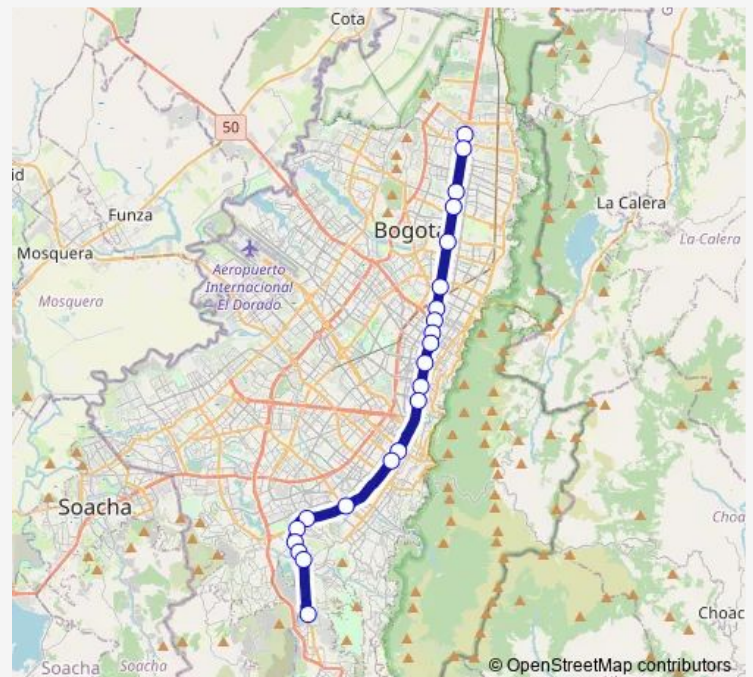

Direction

P. Norte T5 — P. Usme T3

22 stops

[Open route schedule](#)

P. Norte T5

Toberin B - 1

Calle 142 B - 1

Alcala B - 2 o 5

Molinos A - 2 o 5

Route schedule

P. Norte T5 — P. Usme T3

| | |
|-----------|-------------|
| Monday | — |
| Tuesday | — |
| Wednesday | — |
| Thursday | — |
| Friday | — |
| Saturday | — |
| Sunday | 06:00-22:02 |

Route info

Direction: P. Norte T5

Stops: 22

Trip Duration: 0 hour 58 min

H92 Bus time schedules and route maps are available in an offline PDF at busmaps.com. Use the busmaps.com website to see live bus times, train schedule or subway schedule, and step-by-step directions for all public transit in Bogota