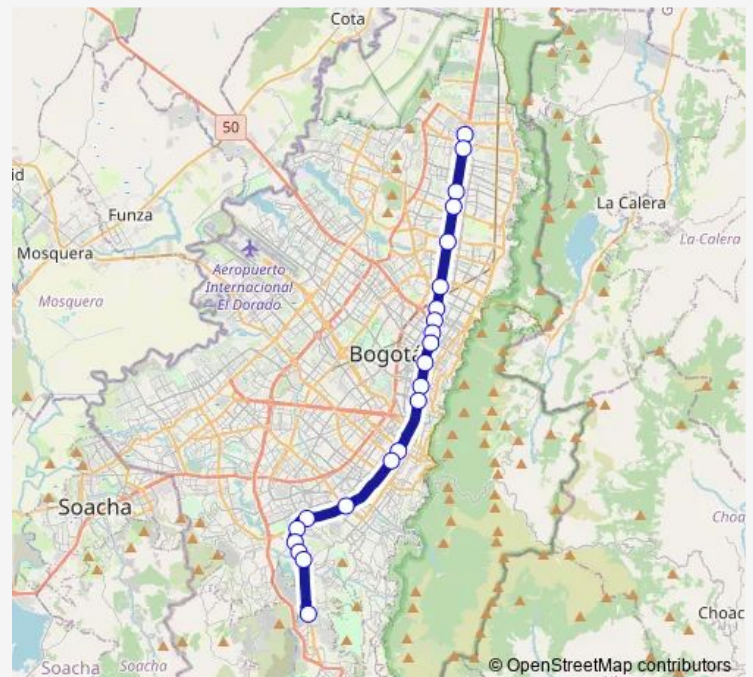

Saturday —

Sunday 06:00-22:02

Route info

Direction: P. Norte T5

Stops: 22

Trip Duration: 0 hour 58 min

H92

H92 Bus time schedules and route maps are available in an offline PDF at busmaps.com. Use the busmaps.com website to see live bus times, train schedule or subway schedule, and step-by-step directions for all public transit in Bogota

The schedule is provided in the local timezone. Times with "(+1)" indicate departures on the next day.

PDF file created on 2025-01-16

2024 BusMaps.com - All Rights Reserved