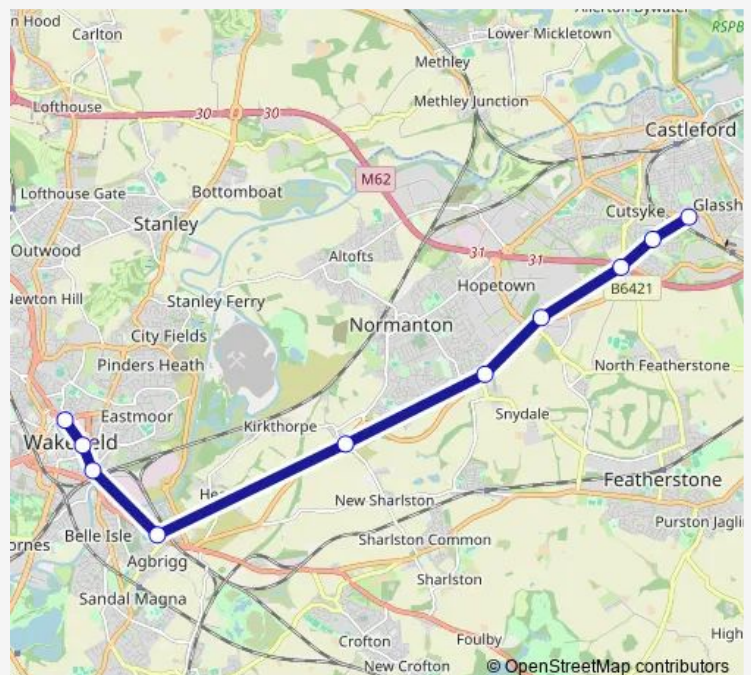

Bus WF1 Wakefield - Wakefield College Castleford Campus (Limited Stop)

[Go to website](#)

Direction

Bus Station stand 16 — Castleford College

10 stops

[Open route schedule](#)

- Bus Station stand 16
- Kirkgate D
- Kirkgate A
- Agbrigg Road
- Warmfield Meter
- Normanton By-Pass
- Normanton Police Station
- Cutsyke Road Castleford Ln
- Premier Way
- Castleford College

Route schedule

Bus Station stand 16 — Castleford College

Monday	08:24
Tuesday	08:24
Wednesday	08:24
Thursday	08:24
Friday	08:24
Saturday	—
Sunday	—

Route info

Direction: Bus Station stand 16

Stops: 10

Trip Duration: 0 hour 26 min

WF1 — Wakefield - Wakefield College Castleford Campus (Limited Stop)

Direction

Castleford College — Bus Station stand 16

11 stops

[Open route schedule](#)

Castleford College

Premier Way

Cutsyke Road Castleford Ln

Route schedule

Castleford College — Bus Station stand 16

Monday	16:40
Tuesday	16:40
Wednesday	16:40
Thursday	16:40
Friday	16:40
Saturday	—
Sunday	—

Route info

Direction: Castleford College

Stops: 11

Trip Duration: 0 hour 27 min