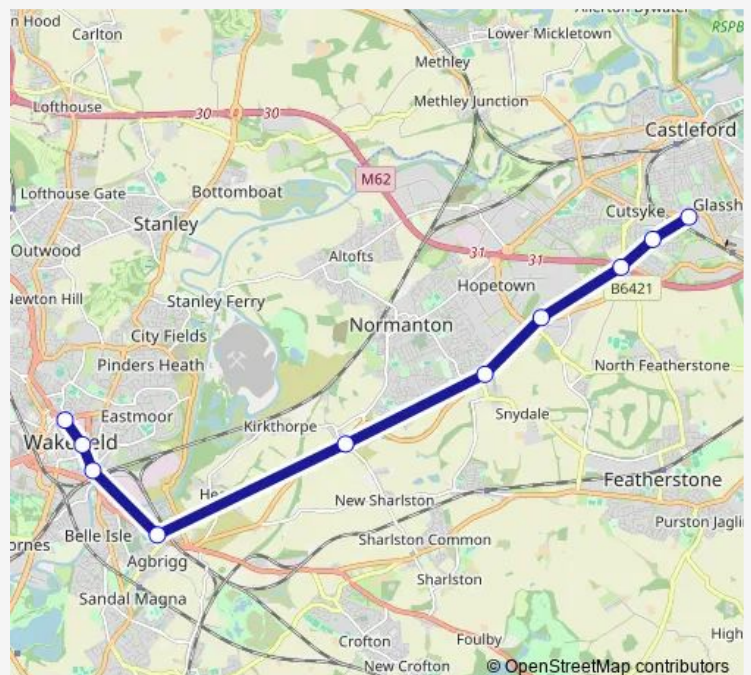

Bus WF1 Wakefield - Wakefield College Castleford Campus (Limited Stop)

[Go to website](#)

Direction

Bus Station stand 16 — Castleford College

10 stops

[Open route schedule](#)

- Bus Station stand 16
- Kirkgate D
- Kirkgate A
- Agbrigg Road
- Warmfield Meter
- Normanton By-Pass
- Normanton Police Station
- Cutsyke Road Castleford Ln
- Premier Way
- Castleford College

Route schedule

Bus Station stand 16 — Castleford College

Monday	08:24
Tuesday	08:24
Wednesday	08:24
Thursday	08:24
Friday	08:24
Saturday	—
Sunday	—

Route info

Direction: Bus Station stand 16

Stops: 10

Trip Duration: 0 hour 26 min

WF1 — Wakefield - Wakefield College Castleford Campus (Limited Stop)

Direction

Castleford College — Bus Station stand 16

11 stops

[Open route schedule](#)

Castleford College

Premier Way

Cutsyke Road Castleford Ln

Route schedule

Castleford College — Bus Station stand 16

Monday	16:40
Tuesday	16:40
Wednesday	16:40
Thursday	16:40
Friday	16:40
Saturday	—
Sunday	—

Route info

Direction: Castleford College

Stops: 11

Trip Duration: 0 hour 27 min