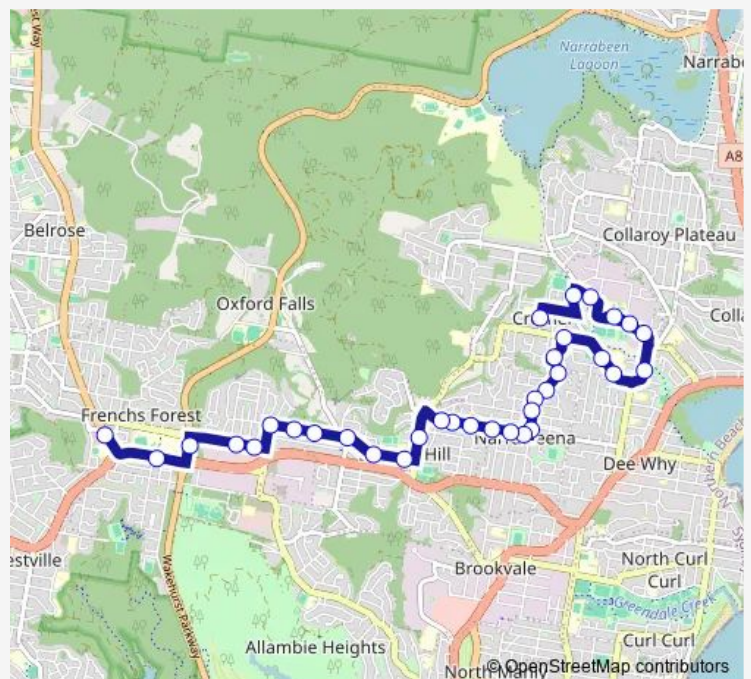

School Bus 602n Cromer HS to Frenchs Forest

[Go to website](#)

Direction

Cromer Public School, Waroon Rd — Forestway Shopping Centre, Forest Way

34 stops

[Open route schedule](#)

- Cromer Public School, Waroon Rd
- Fisher Rd At Grover Av
- South Creek Rd Before Thew Pde
- Nbsc Cromer Campus, School Grounds, South Creek Rd
- South Creek Rd Opp Cromer Park
- South Creek Rd Before Campbell Av
- Campbell Av At Heron Pl
- Fisher Rd North After Lynwood Av
- Cromer Community Centre, Fisher Rd
- Carawa Rd At Alfred St
- Alfred St Before Maas St
- Alfred St After Rowena Rd
- Alfred St At Rayner Av
- Alfred St Opp Greenwood Av
- Alfred St At Parr Pde
- Alfred St At Alamein Av
- Mcintosh Rd Opp Narraweena Public School
- Mcintosh Rd At Waratah Pde
- Mcintosh Rd At Lascelles Rd
- Mcintosh Rd At Eltham St
- Mcintosh Rd At Careden Av

Route schedule

Cromer Public School, Waroon Rd — Forestway Shopping Centre, Forest Way

Monday	15:02
Tuesday	15:02
Wednesday	15:02
Thursday	15:02
Friday	15:02
Saturday	—
Sunday	—

Route info

Direction: Cromer Public School, Waroon Rd

Stops: 34

Trip Duration: 0 hour 36 min

602n — Cromer HS to Frenchs Forest

Mcintosh Rd Before Cousins Rd

Willandra Rd Opp Egan Pl

Tristram Rd Opp Beacon Hill Public School

Tristram Rd Opp Boyer Rd

Tristram Rd Opp Holy Trinity Anglican Church

Iris St Before Jones St

Iris St Opp Karabah Pl

Iris St At Patanga Rd

Frenchs Forest Rd Opp Inverness Av

Frenchs Forest Rd Opp Hurdis Av

Wakehurst Pwy After Frenchs Forest Rd

Warringah Rd Opp Northern Beaches Hospital