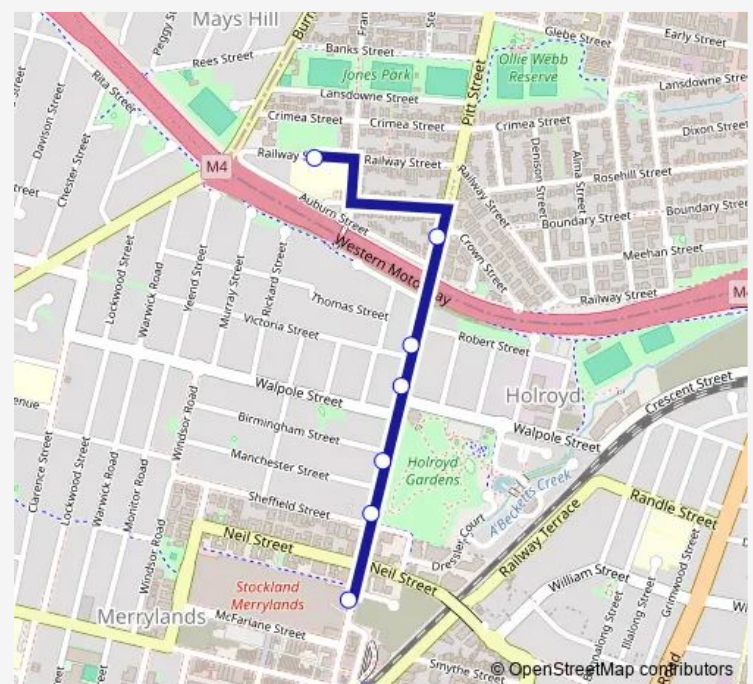

School Bus 9402 Merrylands to Parramatta West Public School

[Go to website](#)

Direction

Stockland Merrylands, Pitt St — Parramatta West Public School, Railway St

7 stops

[Open route schedule](#)

Stockland Merrylands, Pitt St

Pitt St At Sheffield St

Pitt St At Birmingham St

Pitt St Opp Walpole St

Pitt St At Victoria St

Pitt St Opp Crown St

Parramatta West Public School, Railway St

Route schedule

Stockland Merrylands, Pitt St — Parramatta West Public School, Railway St

Monday	08:30
Tuesday	08:30
Wednesday	08:30
Thursday	08:30
Friday	08:30
Saturday	—
Sunday	—

Route info

Direction: Stockland Merrylands, Pitt St

Stops: 7

Trip Duration: 0 hour 10 min

9402 School Bus time schedules and route maps are available in an offline PDF at busmaps.com. Use the busmaps.com website to see live bus times, train schedule or subway schedule, and step-by-step directions for all public transit in Parramatta