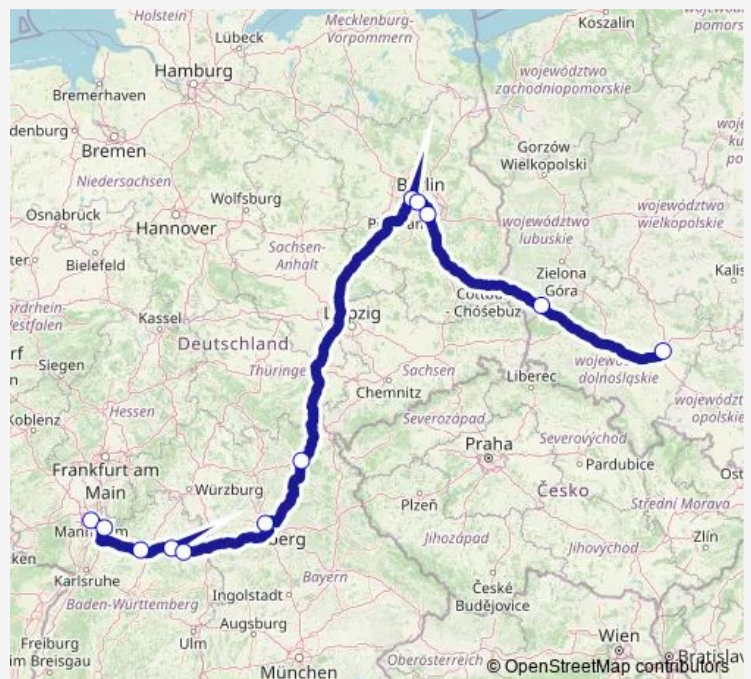

Wolpertshausen Fernbus

Nürnberg Hbf

Himmelkron, (Autohof) / Fernbus

Berlin ZOB [Fernbus]

S Südkreuz Bhf (Berlin)

Flughafen Ber

Ilowa, Fuel Station Orlen

Wroclaw, Bus Station

### Route schedule

Mannheim, Hauptbahnhof — Wroclaw, Bus Station

Monday	08:50
Tuesday	08:50
Wednesday	08:50
Thursday	08:50
Friday	08:50
Saturday	08:50
Sunday	08:50

### Route info

Direction: Mannheim, Hauptbahnhof

Stops: 12

Trip Duration: 14 hour 25 min

## Direction

Wroclaw, Bus Station — Mannheim, Hauptbahnhof

12 stops

[Open route schedule](#)

Wroclaw, Bus Station

Ilowa, Fuel Station Orlen

Flughafen Ber

S Südkreuz Bhf (Berlin)