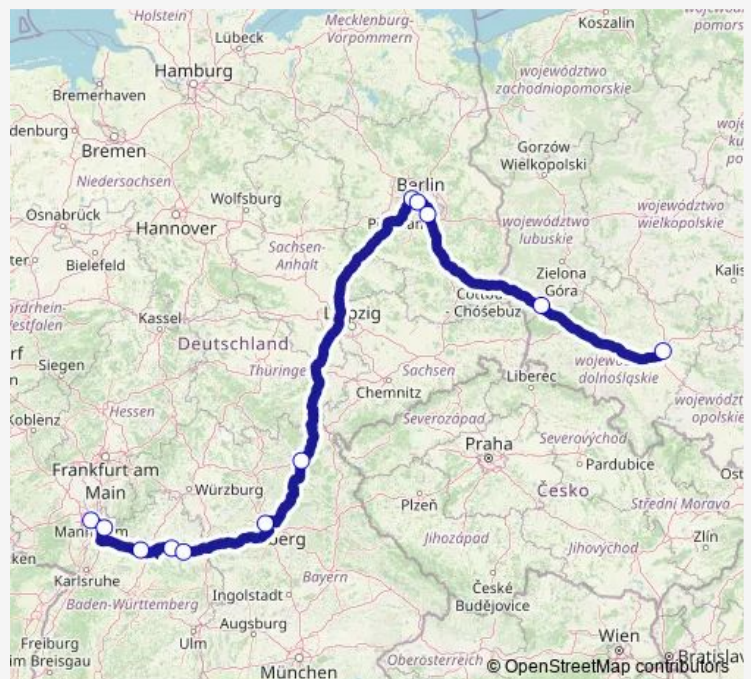

Ilowa, Fuel Station Orlen

Wroclaw, Bus Station

Route schedule

Mannheim, Hauptbahnhof — Wroclaw, Bus Station

Monday	08:50
Tuesday	08:50
Wednesday	08:50
Thursday	08:50
Friday	08:50
Saturday	08:50
Sunday	08:50

Route info

Direction: Mannheim, Hauptbahnhof

Stops: 12

Trip Duration: 14 hour 25 min

1326 — Wroclaw - Berlin - Mannheim

Direction

Wroclaw, Bus Station — Mannheim, Hauptbahnhof

12 stops

Wolpertshausen Fernbus

Kupfer Gewerbepark

Neckarsulm, Bahnhof West

Heidelberg, Hbf (West)

Mannheim, Hauptbahnhof

Route schedule

Wroclaw, Bus Station — Mannheim, Hauptbahnhof

Monday 07:30

Tuesday 07:30

Wednesday 07:30

Thursday 07:30

Friday 07:30

Saturday 07:30

Sunday 07:30

Route info

Direction: Wroclaw, Bus Station