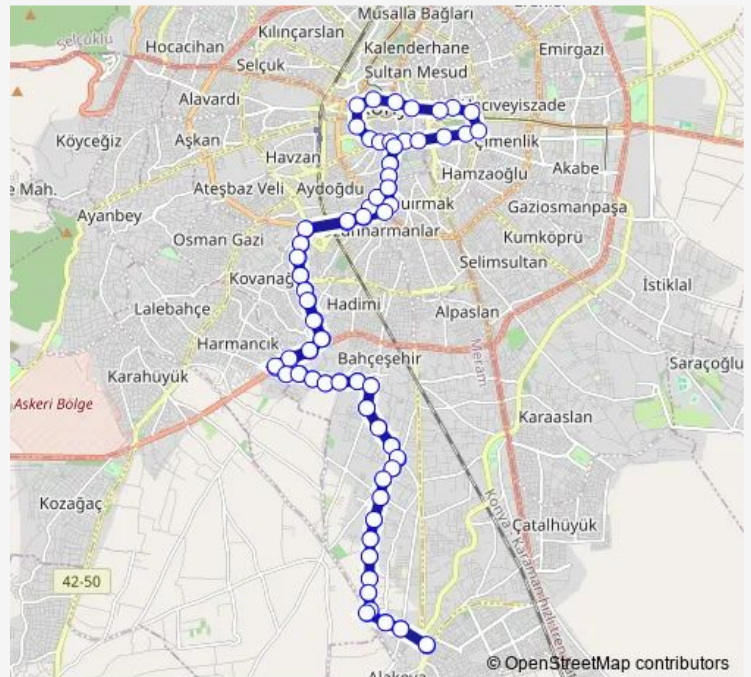

Bus 19-A Kurtuluş - Kurtuluş

[Go to website](#)

Direction

Alakova SON Durak — Alakova SON Durak

102 stops

[Open route schedule](#)

Alakova SON Durak

Billur

Karatepe 1

Çamköy

Alantepe

Ayiran

Bozören 2

Erdemsu

Akçaköşk Şehitler Cami

İğdere

Poyrazoğlu

Bozören 1

Sağlam

Muhabbet

Hasbu

Halil İbrahim Kiliç Cami

Akmescit

Düden

Akid

Yeşil Oba

Fidan

Route schedule

Alakova SON Durak — Alakova SON Durak

Monday 06:00-23:20

Tuesday 06:00-23:20

Wednesday 06:00-23:20

Thursday 06:00-23:20

Friday 06:00-23:20

Saturday 06:00-23:20

Sunday 07:00-23:10

Route info

Direction: Alakova SON Durak

Stops: 102

Trip Duration: 1 hour 37 min

19-A — Kurtuluş - Kurtuluş

BusMaps