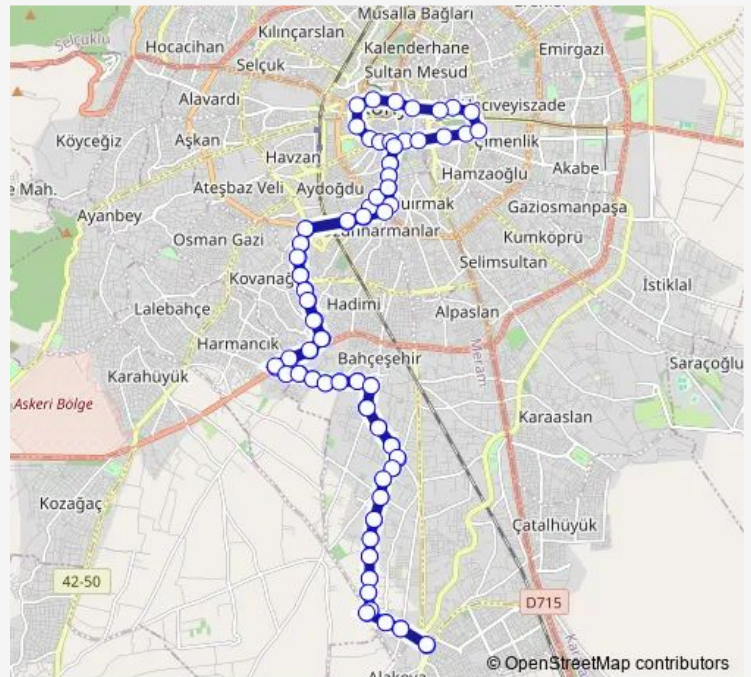

Thursday 06:00-23:20

Friday 06:00-23:20

Saturday 06:00-23:20

Sunday 07:00-23:10

Route info

Direction: Alakova SON Durak

Stops: 102

Trip Duration: 1 hour 37 min