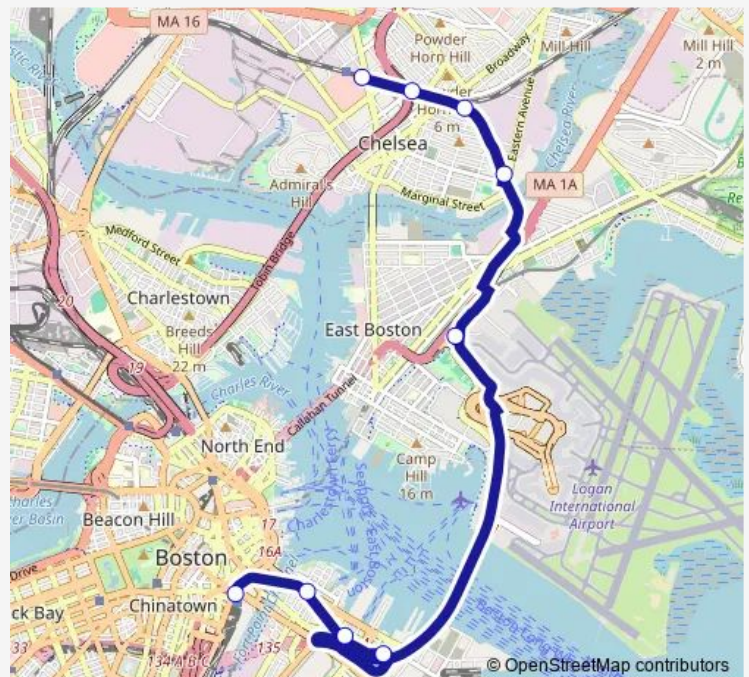

Box District

Eastern Avenue

Airport

Congress St @ World Trade Center Sta

Silver Line Way

World Trade Center

Courthouse

South Station

Route schedule

Chelsea — South Station

Monday	04:50-00:18 ⁺¹
Tuesday	04:50-00:18 ⁺¹
Wednesday	04:50-00:18 ⁺¹
Thursday	04:50-00:18 ⁺¹
Friday	04:50-00:18 ⁺¹
Saturday	05:27-00:19 ⁺¹
Sunday	06:28-00:42 ⁺¹

Route info

Direction: Chelsea

Stops: 10

Trip Duration: 0 hour 27 min

SI3 — Chelsea Station - South Station

Direction

Chelsea — Summer St @ Atlantic Ave

8 stops

[Open route schedule](#)

Chelsea

Bellingham Square

Box District

Eastern Avenue

Airport

Congress St @ World Trade Center Sta

Silver Line Way

Summer St @ Atlantic Ave