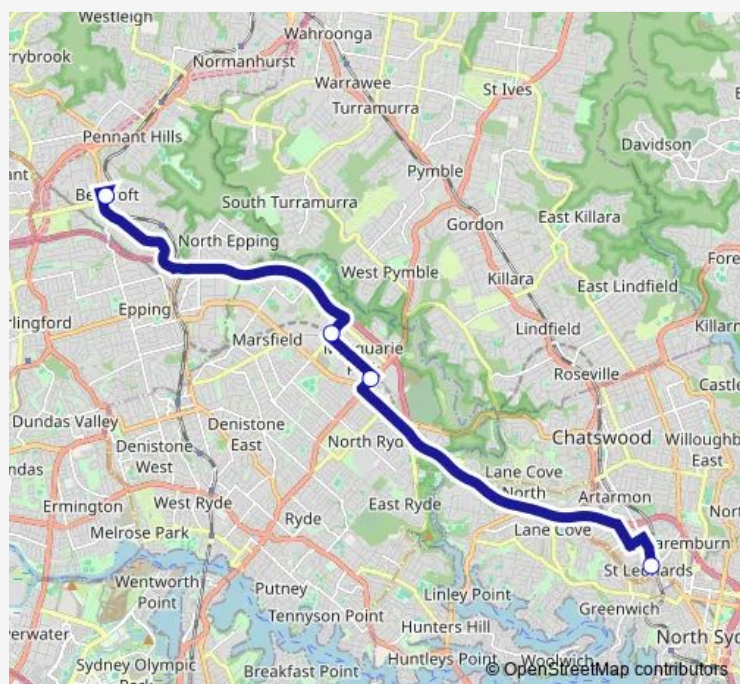

St Leonards Station, Herbert St, Stand E

Macquarie Park Station, Lane Cove Rd, Stand B

Macquarie University Station, Herring Rd, Stand A

Beecroft Station, Wongala Cres, Stand A

**Route schedule**

St Leonards Station, Herbert St, Stand E — Beecroft Station, Wongala Cres, Stand A

Monday	15:00-19:00
Tuesday	15:00-19:00
Wednesday	15:00-19:00
Thursday	15:00-19:00
Friday	15:00-19:00
Saturday	—
Sunday	—

**Route info**

Direction: St Leonards Station, Herbert St, Stand E

Stops: 4

Trip Duration: 0 hour 39 min

### Direction

Beecroft Station, Wongala Cres, Stand A — St Leonards Station, Pacific Hwy, Stand F

4 stops

[Open route schedule](#)

Beecroft Station, Wongala Cres, Stand A

Macquarie University Station, Waterloo Rd, Stand B

### Route info

Direction: Beecroft Station, Wongala Cres, Stand A

Stops: 4

Trip Duration: 0 hour 31 min

SI3 Bus time schedules and route maps are available in an offline PDF at [busmaps.com](https://busmaps.com). Use the [busmaps.com](https://busmaps.com) website to see live bus times, train schedule or subway schedule, and step-by-step directions for all public transit in Sydney