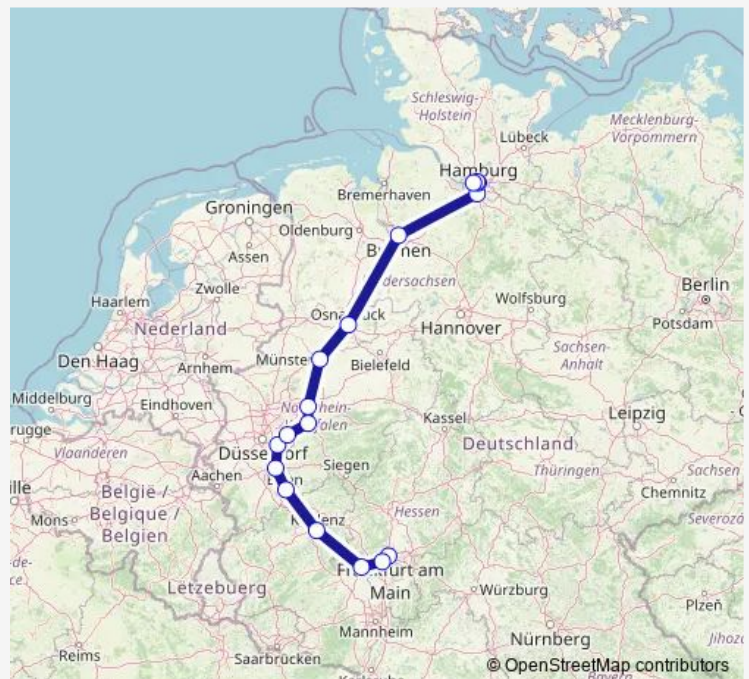

Direction

Frankfurt(Main)Hbf — Hamburg-Altona

17 stops

[Open route schedule](#)

Frankfurt(Main)Hbf

Frankfurt(M) Flughafen Fernbf

Mainz Hbf

Koblenz Hbf

Bonn-Beuel

Köln Messe/Deutz Gl.11-12

Solingen Hbf

Wuppertal Hbf

Hagen Hbf

Dortmund Hbf

Münster(Westf)Hbf

Osnabrück Hbf

Bremen Hbf

Hamburg-Harburg

Hamburg Hbf

Hamburg Dammtor

Hamburg-Altona

Route schedule

Frankfurt(Main)Hbf — Hamburg-Altona

Monday	—
Tuesday	15:44
Wednesday	15:44
Thursday	—
Friday	—
Saturday	—
Sunday	—

Route info

Direction: Frankfurt(Main)Hbf

Stops: 17

Trip Duration: 6 hour 45 min

IC 2022 Rail time schedules and route maps are available in an offline PDF at busmaps.com. Use the busmaps.com website to see live bus times, train schedule or subway schedule, and step-by-step directions for all public transit in Hamburg