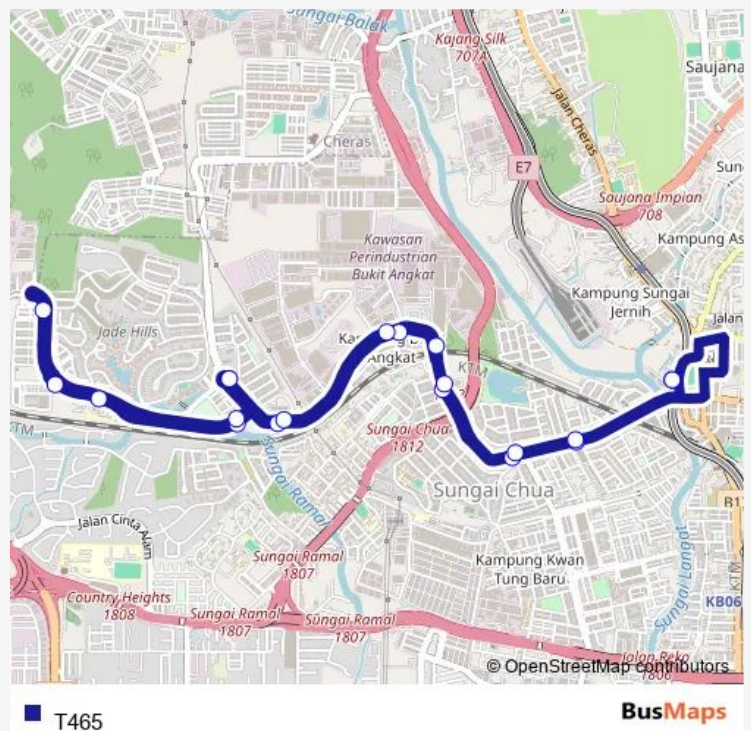

Bus T465

[Go to website](#)

Direction

MRT Stadium Kajang Pintu A — MRT Stadium Kajang Pintu A

20 stops

[Open route schedule](#)

MRT Stadium Kajang Pintu A

Winnie Plaza

Winnie Plaza (Opp)

MRT Stadium Kajang Pintu A

Route schedule

MRT Stadium Kajang Pintu A — MRT Stadium Kajang Pintu A

Monday	06:00-23:00
Tuesday	06:00-23:00
Wednesday	06:00-23:00
Thursday	06:00-23:00
Friday	06:00-23:00
Saturday	06:00-23:00
Sunday	06:00-23:00

Route info

Direction: MRT Stadium Kajang Pintu A

Stops: 20

Trip Duration: 0 hour 43 min

T465 Bus time schedules and route maps are available in an offline PDF at busmaps.com. Use the busmaps.com website to see live bus times, train schedule or subway schedule, and step-by-step directions for all public transit in Kuala Lumpur