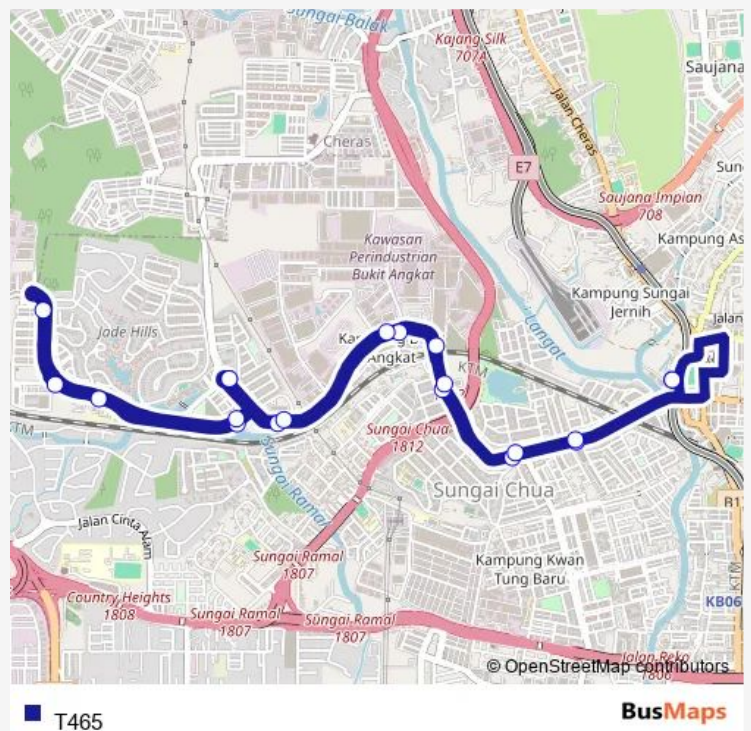

Bus T465

[Go to website](#)

Direction

MRT Stadium Kajang Pintu A — MRT Stadium Kajang Pintu A

20 stops

[Open route schedule](#)

MRT Stadium Kajang Pintu A

Winnie Plaza

Winnie Plaza (Opp)

MRT Stadium Kajang Pintu A

Route schedule

MRT Stadium Kajang Pintu A — MRT Stadium Kajang Pintu A

| | |
|-----------|-------------|
| Monday | 06:00-23:00 |
| Tuesday | 06:00-23:00 |
| Wednesday | 06:00-23:00 |
| Thursday | 06:00-23:00 |
| Friday | 06:00-23:00 |
| Saturday | 06:00-23:00 |
| Sunday | 06:00-23:00 |

Route info

Direction: MRT Stadium Kajang Pintu A

Stops: 20

Trip Duration: 0 hour 37 min

T465 Bus time schedules and route maps are available in an offline PDF at busmaps.com. Use the busmaps.com website to see live bus times, train schedule or subway schedule, and step-by-step directions for all public transit in Kuala Lumpur