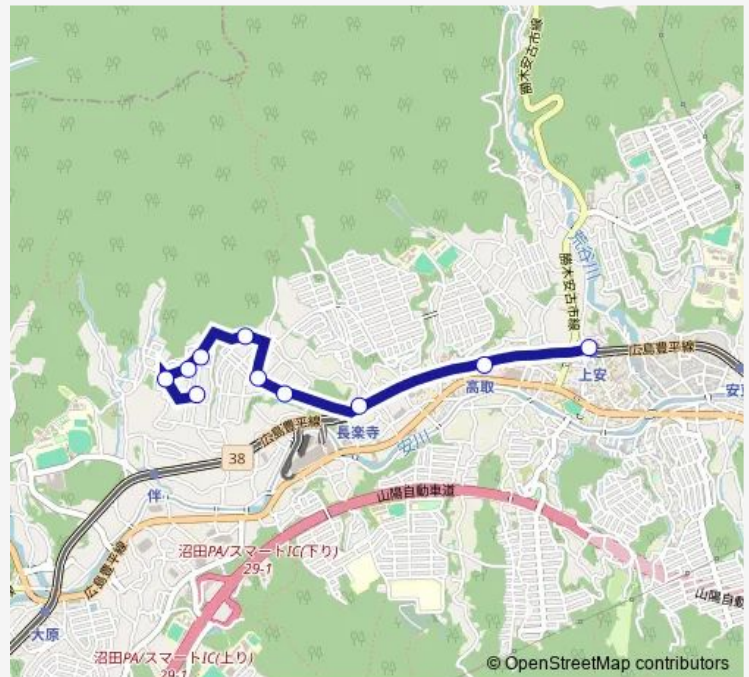

Route schedule

瀬戸内ハイツ下 — 上安駅

Monday 06:16-08:30

Tuesday 06:16-08:30

Wednesday 06:16-08:30

Thursday 06:16-08:30

Friday 06:16-08:30

Saturday 06:30-08:45

Sunday 06:30-08:45

Route info

Direction: 瀬戸内ハイツ下

Stops: 10

Trip Duration: 0 hour 12 min

■ 瀬戸内ハイツ→長楽寺駅→上安駅

Bus time schedules and route maps are available in an offline PDF at busmaps.com. Use the busmaps.com website to see live bus times, train schedule or subway schedule, and step-by-step directions for all public transit in Hiroshima