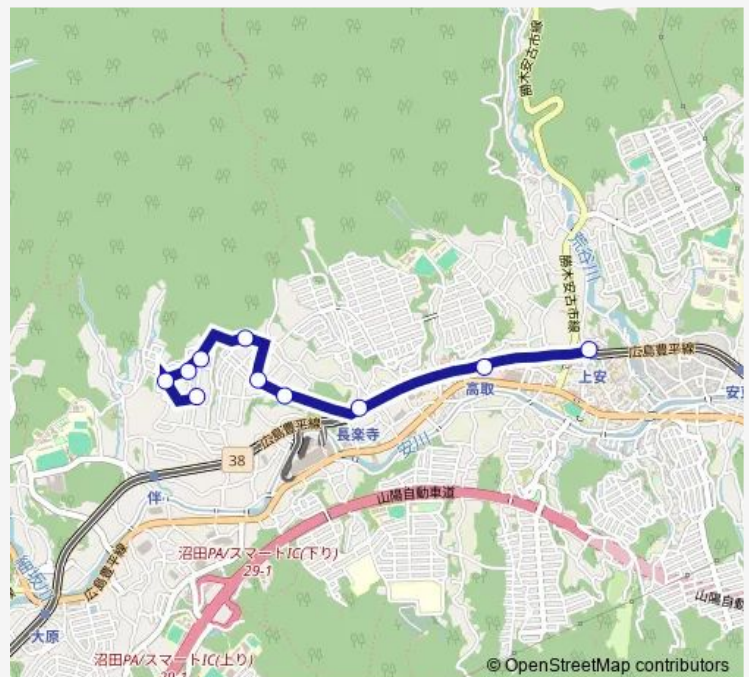

Route schedule

瀬戸内ハイツ下 — 上安駅

Monday 06:16-08:30

Tuesday 06:16-08:30

Wednesday 06:16-08:30

Thursday 06:16-08:30

Friday 06:16-08:30

Saturday 06:30-08:45

Sunday 06:30-08:45

Route info

Direction: 瀬戸内ハイツ下

Stops: 10

Trip Duration: 0 hour 12 min

■ 瀬戸内ハイツ→長楽寺駅→上安駅

Bus time schedules and route maps are available in an offline PDF at busmaps.com. Use the busmaps.com website to see live bus times, train schedule or subway schedule, and step-by-step directions for all public transit in Hiroshima