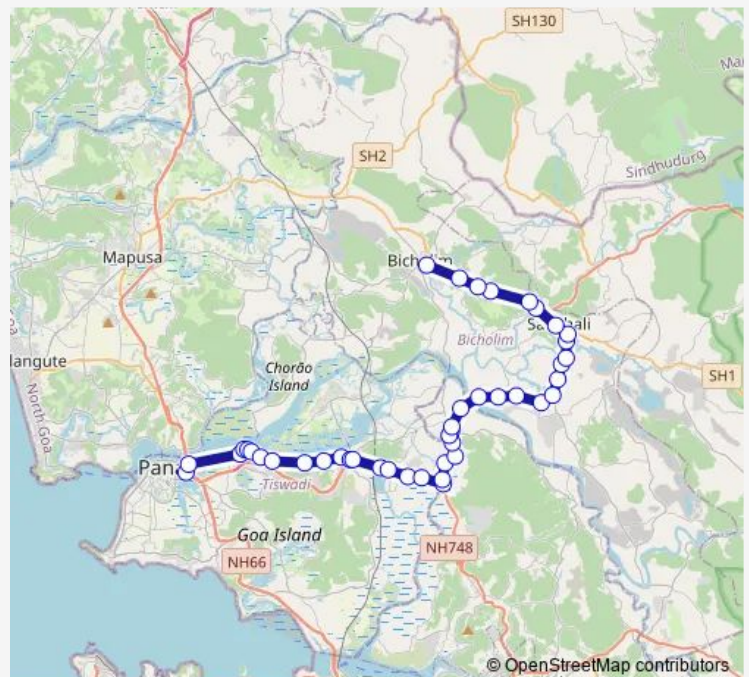

Thursday 10:30

Friday 10:30

Saturday 10:30

Sunday 10:30

Route info

Direction: Panaji KTC Bus Stand

Stops: 43

Trip Duration: 1 hour 15 min