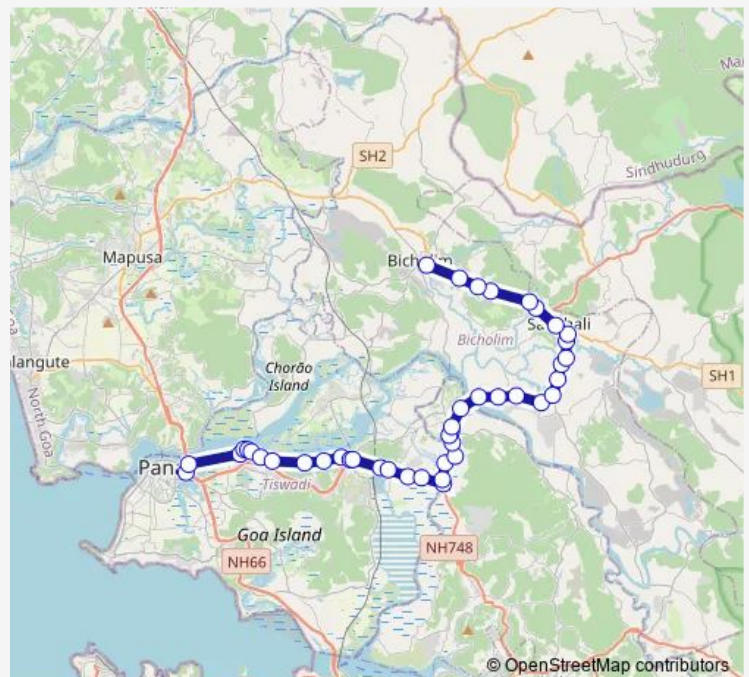

Thursday 10:30

Friday 10:30

Saturday 10:30

Sunday 10:30

Route info

Direction: Panaji KTC Bus Stand

Stops: 43

Trip Duration: 1 hour 15 min