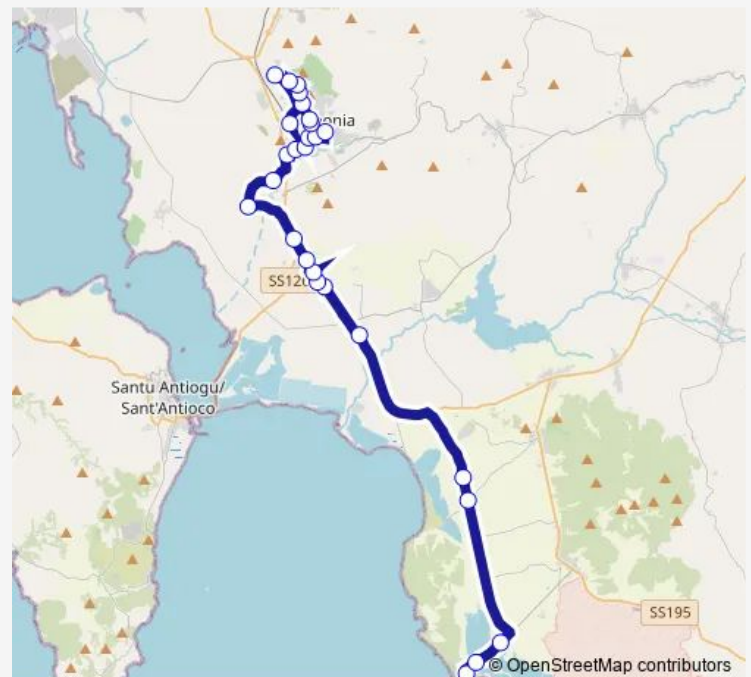

Saturday 09:05-14:00

Sunday 09:05-14:05

Route info

Direction: Carbonia Centro Intermodale

Stops: 26

Trip Duration: 1 hour 3 min

Linea 859 — Portopino - Carbonia

SP 73 IS Cannigonis

IS Solinas

SP 110 Scuola Alberghiera

SP 110 SU Corru Manciu BAR Pizzeria

Portopino

Direction

Portopino — Carbonia Centro Intermodale

27 stops

[Open route schedule](#)

Carbonia VIA Logudoro-Case Eural.

Route schedule

Portopino — Carbonia Centro Intermodale

Monday 12:50-19:30

Tuesday 12:50-19:30

Wednesday 12:50-19:30

Thursday 12:50-19:30

Friday 12:50-19:30

Saturday 12:50-19:30

Sunday 12:50-19:30

Route info

Direction: Portopino

Stops: 27

Trip Duration: 1 hour 8 min

Carbonia VIA Dalmazia-BV Ospedale Sirai

Carbonia Centro Intermodale