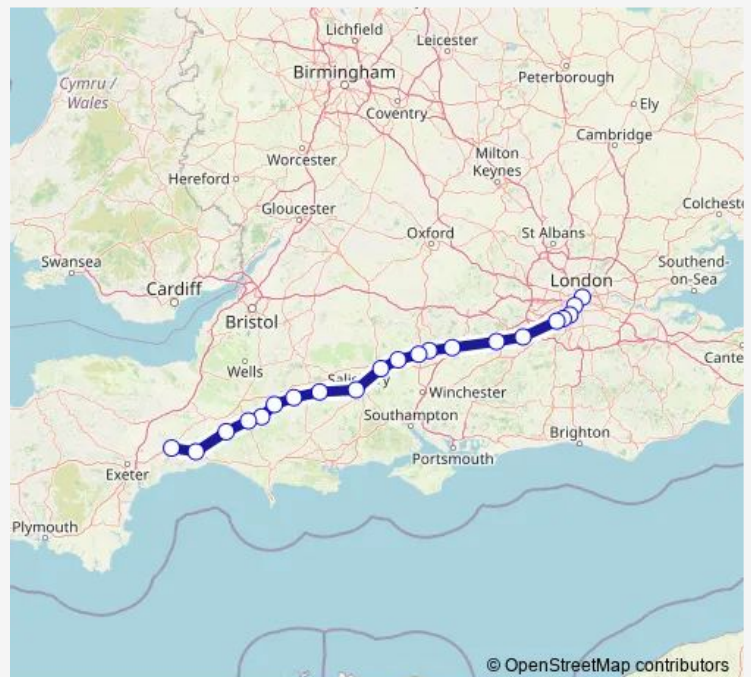

Wimbledon

New Malden

Surbiton

Woking

Farnborough (Main)

Basingstoke

Overton

Whitchurch (Hants)

Andover

Grateley

Salisbury

Tisbury

Gillingham (Dorset)

Templecombe

Sherborne

Yeovil Junction

Crewkerne

Axminster

Honiton

Route schedule

London Waterloo — Honiton

Monday 20:20

Tuesday 20:20

Wednesday 20:20

Thursday —

Friday —

Saturday 20:20

Sunday —

Route info

Direction: London Waterloo

Stops: 21

Trip Duration: 2 hour 56 min