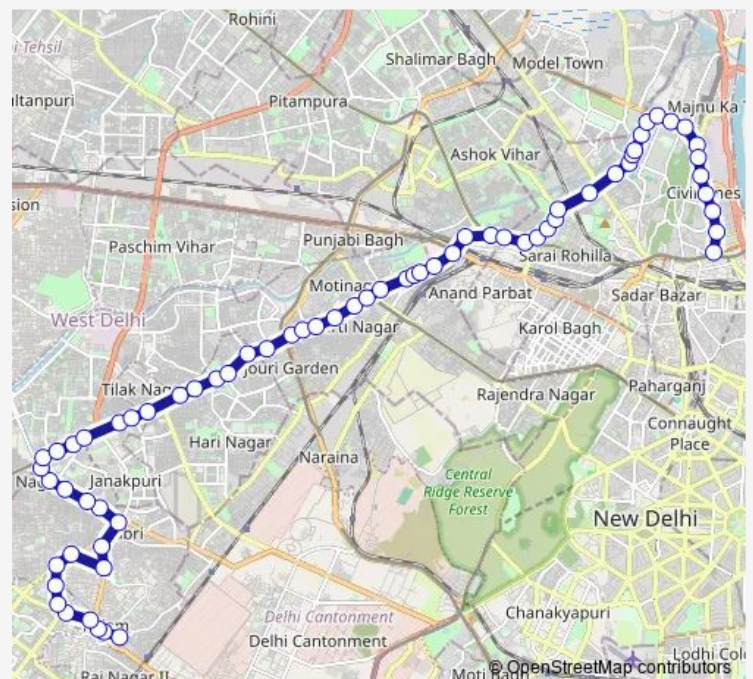

Vikas Puri Crossing

Dholi Piao

Janak Puri District Centre

Route schedule

Manglapuri / Palam Village — Isbt Nityanand Marg

Monday 05:19-20:00

Tuesday 05:19-20:00

Wednesday 05:19-20:00

Thursday 05:19-20:00

Friday 05:19-20:00

Saturday 05:19-20:00

Sunday 05:19-20:00

Route info

Direction: Manglapuri / Palam Village

Stops: 67

Trip Duration: 1 hour 51 min

813down

BusMaps

Janakpuri East Nangli Zalib

Check Post Janak Puri

Tilak Nagar Crossing

Sant Pura Tilak Nagar

Meenakshi Garden

Subhash Nagar Crossing / Mukherji Park