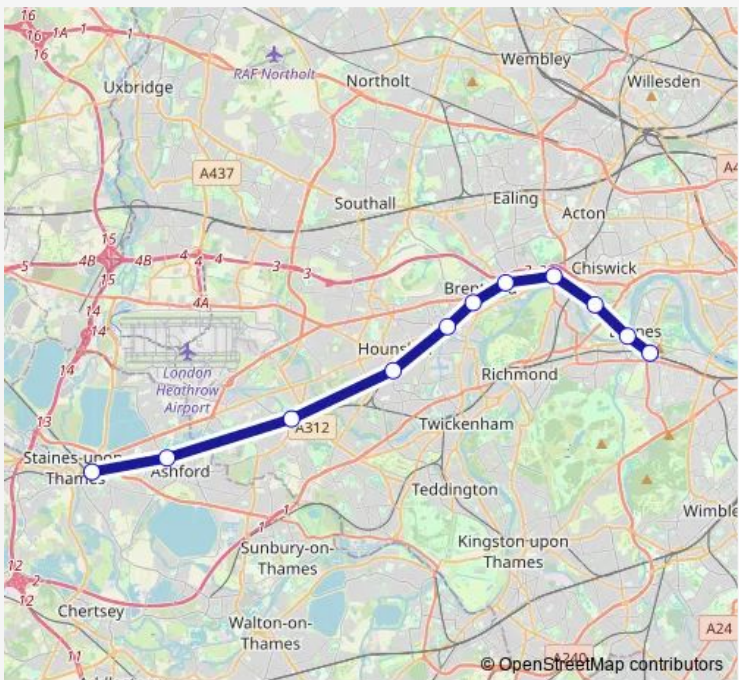

## Rail Replacement Bus Service Sw:Bns->Sns SW replacement bus service from BNS to Sns

[Go to website](#)

**Direction**  
 Barnes — Staines  
 11 stops  
[Open route schedule](#)

- Barnes
- Barnes Bridge
- Chiswick
- Kew Bridge
- Brentford
- Syon Lane
- Isleworth
- Hounslow
- Feltham
- Ashford (Surrey)
- Staines

Route schedule  
 Barnes — Staines

Monday	23:51-00:21 <sup>+1</sup>
Tuesday	00:21
Wednesday	—
Thursday	—
Friday	—
Saturday	24:21 <sup>+1</sup>
Sunday	00:21

Route info  
 Direction: Barnes  
 Stops: 11  
 Trip Duration: 1 hour 14 min

■ Sw:Bns->Sns — SW replacement bus service from BNS to Sns **BusMaps**

**Direction**

Barnes — Staines

10 stops

[Open route schedule](#)

Barnes

Mortlake

North Sheen

## Route schedule

Barnes — Staines

Monday	00:11
Tuesday	—
Wednesday	—
Thursday	—
Friday	—
Saturday	—
Sunday	24:11 <sup>+1</sup>