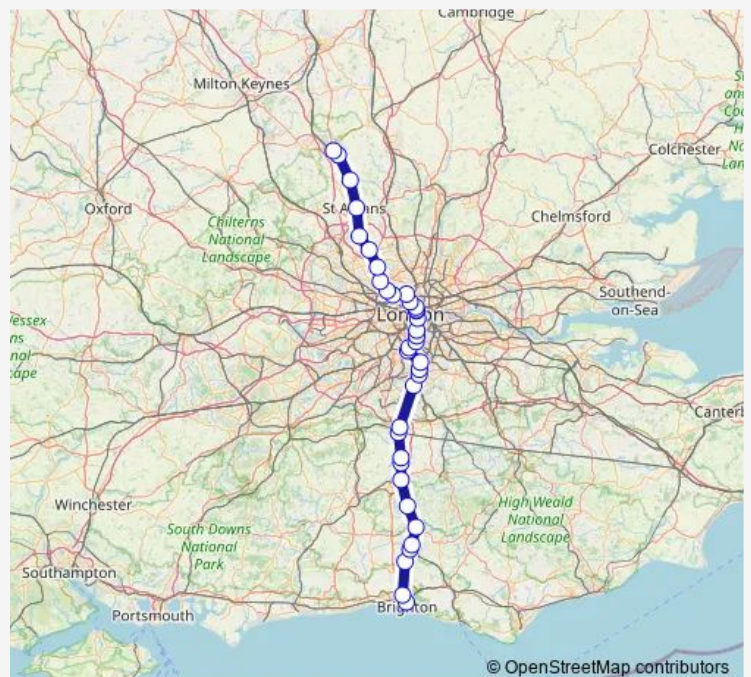

Loughborough Junction

### Route schedule

Brighton — Luton

Monday —

Tuesday —

Wednesday —

Thursday —

Friday —

Saturday 24:04<sup>+1</sup>

### Route info

Direction: Brighton

Stops: 37

Trip Duration: 2 hour 30 min

■ TI:Btn->Lut — TL train service from BTN to Lut

Elephant & Castle

London Blackfriars

City Thameslink

## Route info

Direction: Brighton

Stops: 31

Trip Duration: 2 hour 16 min

Elstree & Borehamwood

Radlett

St Albans City

Harpenden