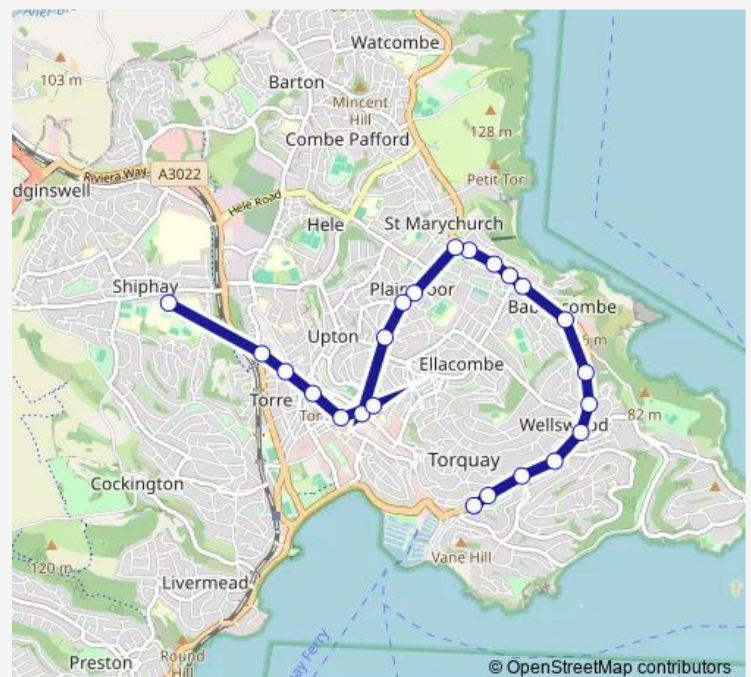

Cary Parade

Fleet Street 6

Abbey Road

Abbey Road Health Centre

Castle Circus

Tor Hill Road

East Street

Torre Village

Torre Station Newton Rd

### Route schedule

Chilcote Memorial — Torquay Grammar Schools

Monday 08:05

Tuesday 08:05

Wednesday 08:05

Thursday 08:05

Friday 08:05

Saturday —

### Route info

Direction: Chilcote Memorial

Stops: 22

Trip Duration: 0 hour 32 min

■ 32C — St Marychurch - Torquay Grammar School