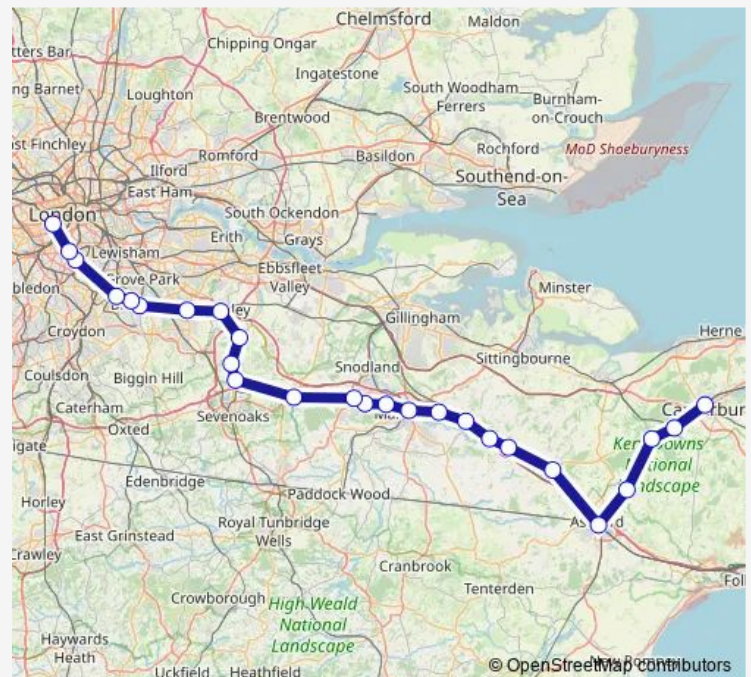

Rail Se:Cbw->Vic SE train service from CBW to Vic

[Go to website](#)

Direction

Canterbury West — London Victoria

26 stops

[Open route schedule](#)

Canterbury West

Chartham

Swanley

St Mary Cray

Bromley South

Route schedule

Canterbury West — London Victoria

Monday 09:05-22:05

Tuesday 09:05-22:05

Wednesday 09:05-22:05

Thursday 09:05-22:05

Friday 09:05-22:05

Saturday 08:05-21:05

Sunday 09:04-19:04

Route info

Direction: Canterbury West

Stops: 26

Trip Duration: 2 hour 9 min

Se:Cbw->Vic — SE train service from CBW to Vic

Shortlands

Beckenham Junction

Herne Hill

Brixton

London Victoria

Se:Cbw->Vic Rail time schedules and route maps are available in an offline PDF at busmaps.com. Use the busmaps.com website to see live bus times, train schedule or subway schedule, and step-by-step directions for all public transit in Maidstone