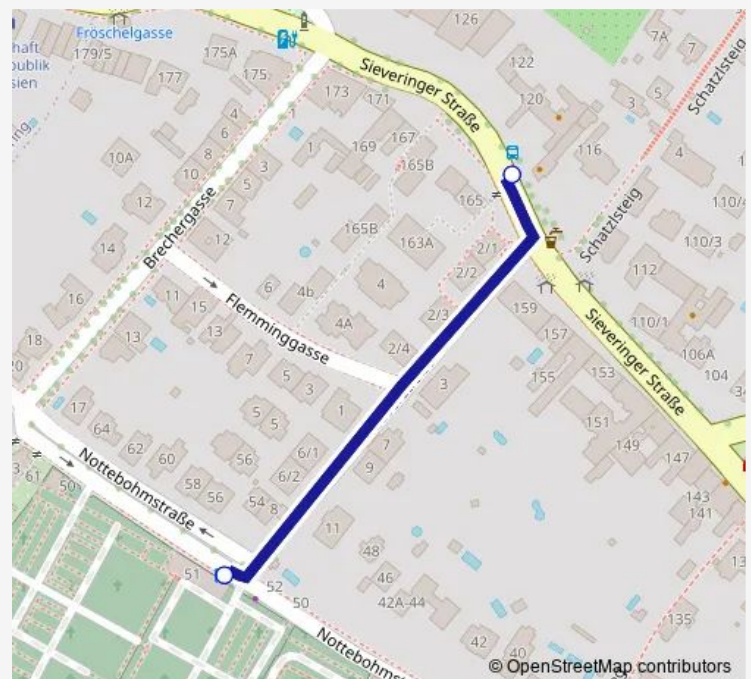

Bus 39B Karthäuserstraße - Sieveringer Friedhof Allerheiligenverkehr

[Go to website](#)

Direction

Sieveringer Friedhof — Karthäuserstraße

2 stops

[Open route schedule](#)

Sieveringer Friedhof

Karthäuserstraße

Route schedule

Sieveringer Friedhof — Karthäuserstraße

Monday	—
Tuesday	—
Wednesday	—
Thursday	—
Friday	—
Saturday	08:08-17:03
Sunday	—

Route info

Direction: Sieveringer Friedhof

Stops: 2

Trip Duration: 0 hour 2 min

Direction

Karthäuserstraße — Sieveringer Friedhof

2 stops

[Open route schedule](#)

Karthäuserstraße

Sieveringer Friedhof

Route schedule

Karthäuserstraße — Sieveringer Friedhof

Monday	—
Tuesday	—
Wednesday	—
Thursday	—
Friday	—
Saturday	08:04-16:59
Sunday	—

Route info

Direction: Karthäuserstraße

Stops: 2

Trip Duration: 0 hour 4 min

39B Bus time schedules and route maps are available in an offline PDF at busmaps.com. Use the busmaps.com website to see live bus times, train schedule or subway schedule, and step-by-step directions for all public transit in Vienna