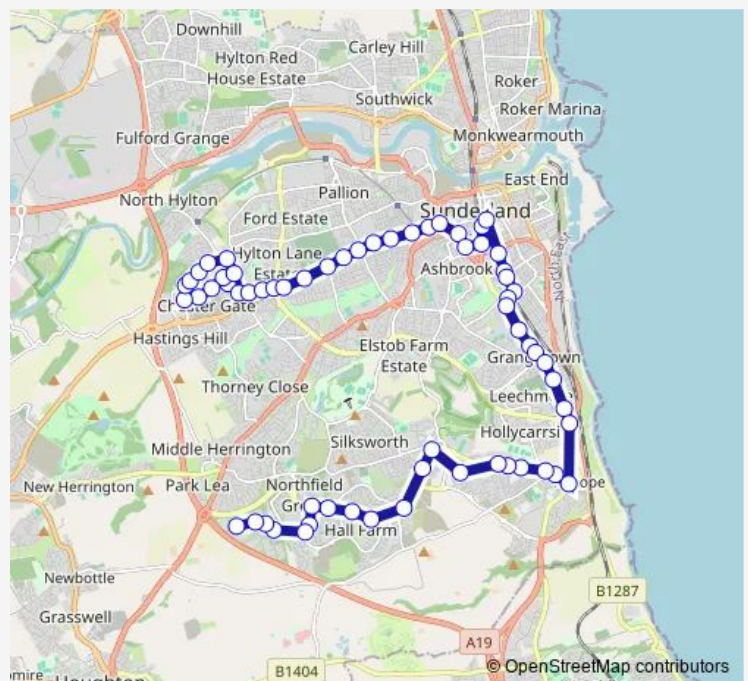

Chester Road-Priory Grove

Chester Road-St Gabriels Avenue

Royal Hospital Chester Road A

Route schedule

Portsmouth Road-Pennywell Road — Doxford International

Monday 06:49-18:08

Tuesday 06:49-18:08

Wednesday 06:49-18:08

Thursday 06:49-18:08

Friday 06:49-18:08

Saturday 07:01-18:06

Sunday —

Route info

Direction: Portsmouth Road-Pennywell Road

Stops: 63

Trip Duration: 0 hour 50 min

39B — Sunderland - Doxford International

Chester Road-Croft Avenue

Chester Road-The Precinct

Chester Road-University

University Of Sunderland

Stockton Road-Mary Street

Stockton Road

Burdon Road-Civic Centre

Sunday —

Route info

Direction: Doxford International

Stops: 49

Trip Duration: 0 hour 45 min

Ryhope Road-Weldon Avenue

Ryhope Road-Bennett Court

Ryhope Road-Cedars Park