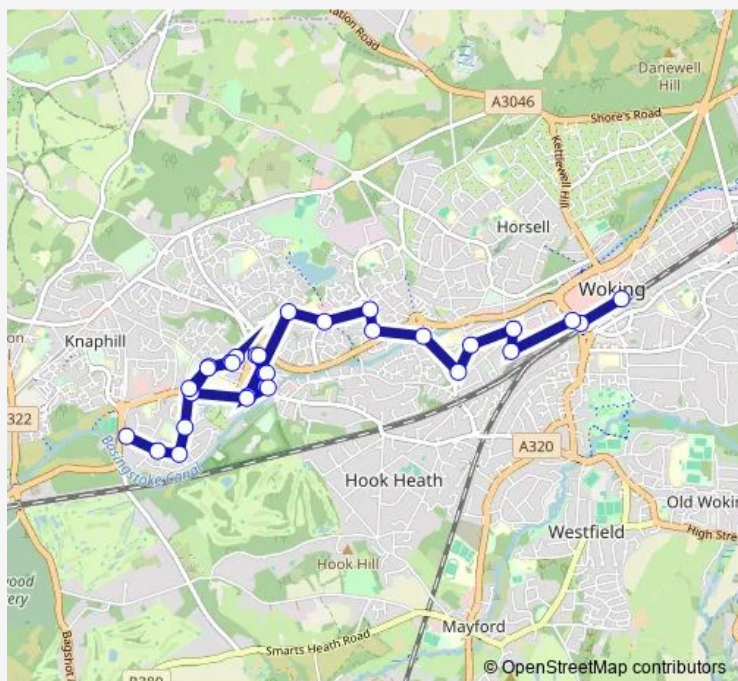

**Direction**

Woking Railway Station — Brackenwood Road

31 stops

[Open route schedule](#)

Woking Railway Station

High Street Link Road

Goldsworth Road

Morrisons

Raglan Road

Route schedule

Woking Railway Station — Brackenwood Road

Monday	—
Tuesday	—
Wednesday	—
Thursday	11:50
Friday	—
Saturday	—
Sunday	—

Route info

Direction: Woking Railway Station

Stops: 31

Trip Duration: 0 hour 26 min

39B — Woking - Hermitage Estate

Inkerman Way

Bingham Drive

Inkerman

Bingham Drive

Inkerman Way

Raglan Road Turn

Sutton Avenue

Hermitage Estate Shops

Limewood Close

Brackenwood Road

**Direction**

Brackenwood Road — Woking Railway Station

33 stops

[Open route schedule](#)

Brackenwood Road