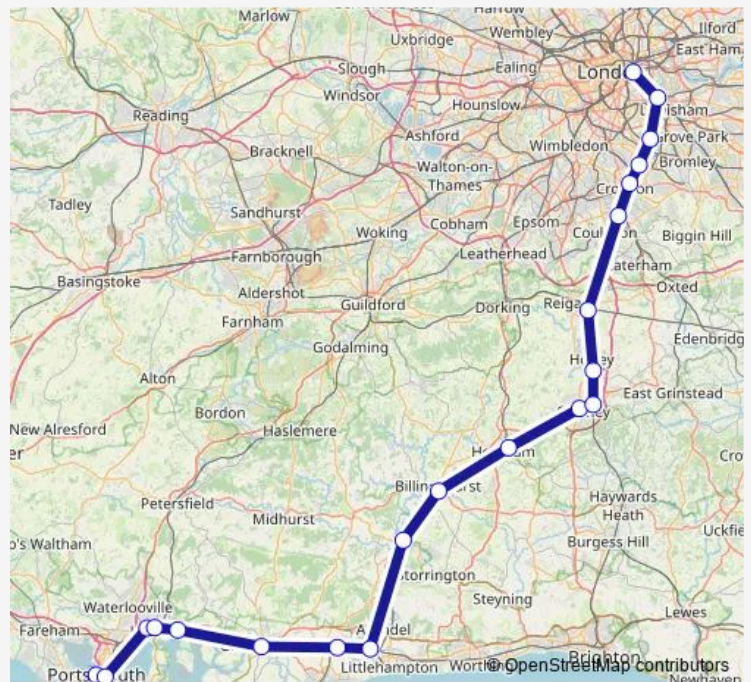

Shoreham-by-Sea (Sussex)

Hove

Preston Park

Burgess Hill

Wivelsfield

Haywards Heath

Three Bridges

Gatwick Airport

Thursday —

Friday —

Saturday 04:52

Sunday —

Route info

Direction: Portsmouth & Southsea

Stops: 25

Trip Duration: 2 hour 5 min

■ Sn:Pms->Lbg — SN train service from PMS to Lbg

Norwood Junction

Sydenham

New Cross Gate

London Bridge

Direction

Portsmouth & Southsea — London Bridge

21 stops

[Open route schedule](#)

Portsmouth & Southsea

Fratton

Bedhampton

Havant

Emsworth

Chichester

Barnham