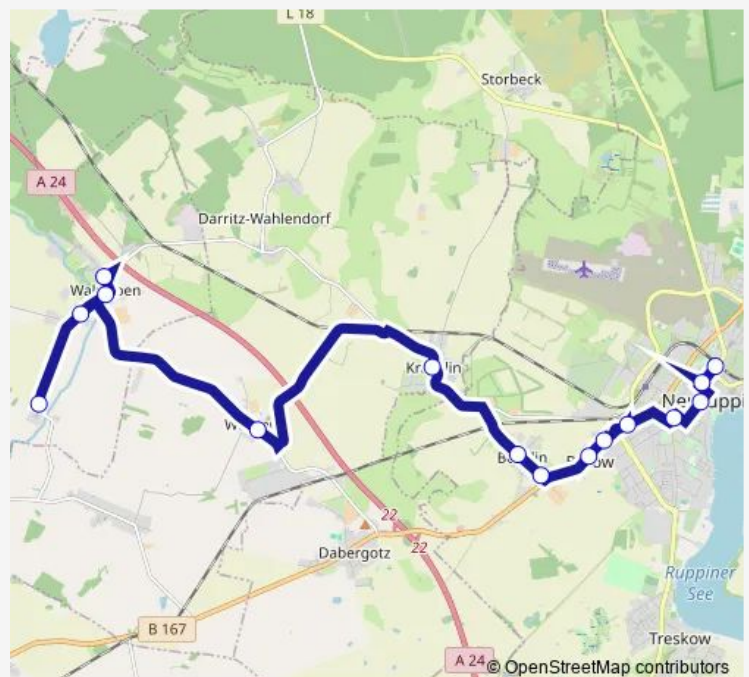

Werder (bei Neuruppin), Dorfstr.

Paalzow

Walsleben, Kirche

Walsleben, Am Brink

Walsleben, Schule

Route schedule

Neuruppin, Rheinsberger Tor Bhf — Walsleben, Schule

Monday 08:30-16:02

Tuesday 08:30-16:02

Wednesday 08:30-16:02

Thursday 08:30-16:02

Friday 08:30-16:02

Saturday —

Sunday —

Route info

Direction: Neuruppin, Rheinsberger Tor Bhf

Stops: 15

Trip Duration: 0 hour 31 min

754

Direction

Walsleben, Schule — Neuruppin, Rheinsberger Tor Bhf

10 stops

[Open route schedule](#)

Walsleben, Schule

Saturday —

Sunday —

Route info

Direction: Walsleben, Schule

Stops: 10

Trip Duration: 0 hour 26 min

Direction

Neuruppin, Rheinsberger Tor Bhf — Walsleben, Schule