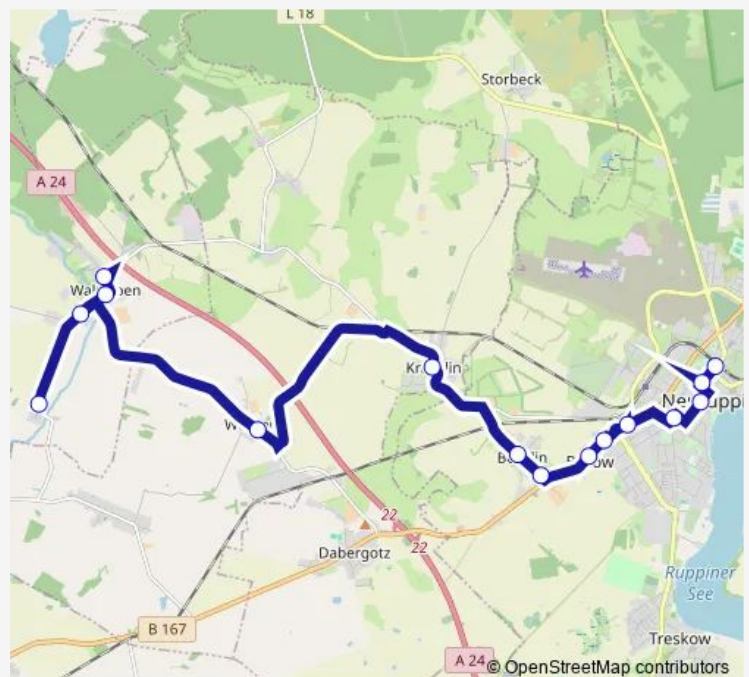

### Route schedule

Neuruppin, Rheinsberger Tor Bhf — Walsleben, Schule

Monday 08:30-16:02

Tuesday 08:30-16:02

Wednesday 08:30-16:02

Thursday 08:30-16:02

Friday 08:30-16:02

Saturday —

### Route info

Direction: Neuruppin, Rheinsberger Tor Bhf

Stops: 15

Trip Duration: 0 hour 31 min

754