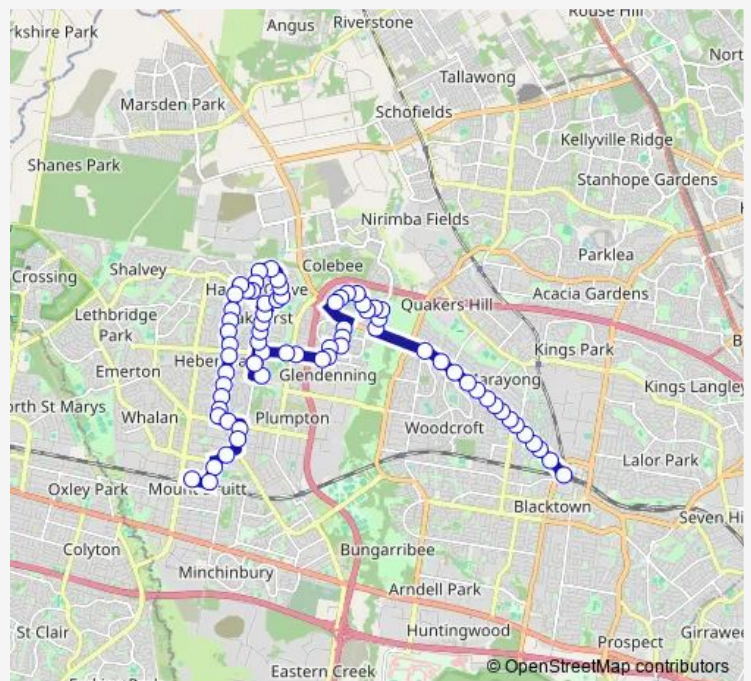

Direction: Mount Druitt Station, Stand C

Stops: 67

Trip Duration: 0 hour 56 min

754 — Blacktown to Mount Druitt via Hassall Grove

Buckwell Dr At Stockholm Av

Buckwell Dr After Dermont St

Buckwell Dr Before Colebee Cres