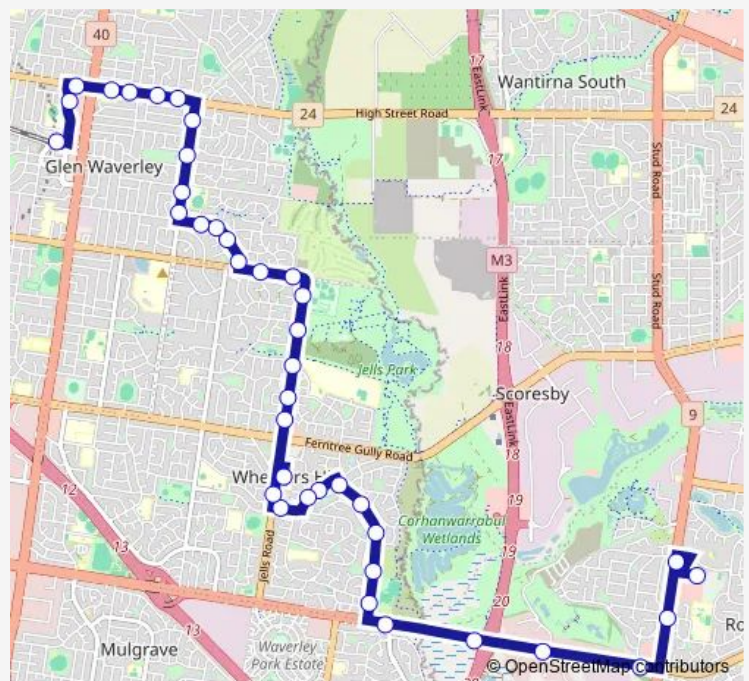

### Direction

Stud Park SC (Rowville) — Glen Waverley Station/Railway Pde (Glen Waverley)

2 stops

[Open route schedule](#)

Stud Park SC (Rowville)

Glen Waverley Station/Railway Pde (Glen Waverley)

### Route schedule

Stud Park SC (Rowville) — Glen Waverley Station/Railway Pde (Glen Waverley)

Monday	06:14-07:38
Tuesday	06:14-07:38
Wednesday	06:14-07:38
Thursday	06:14-07:38
Friday	06:14-07:38
Saturday	—
Sunday	—

### Route info

Direction: Stud Park SC (Rowville)

Stops: 2

Trip Duration: 0 hour 20 min

754 — Glen Waverley - Rowville

## Direction

Wheelers Hill Shopping Centre/Jells Rd (Wheelers Hill) —  
Glen Waverley Station/Railway Pde (Glen Waverley)

23 stops

[Open route schedule](#)

Wheelers Hill Shopping Centre/Jells Rd (Wheelers Hill)