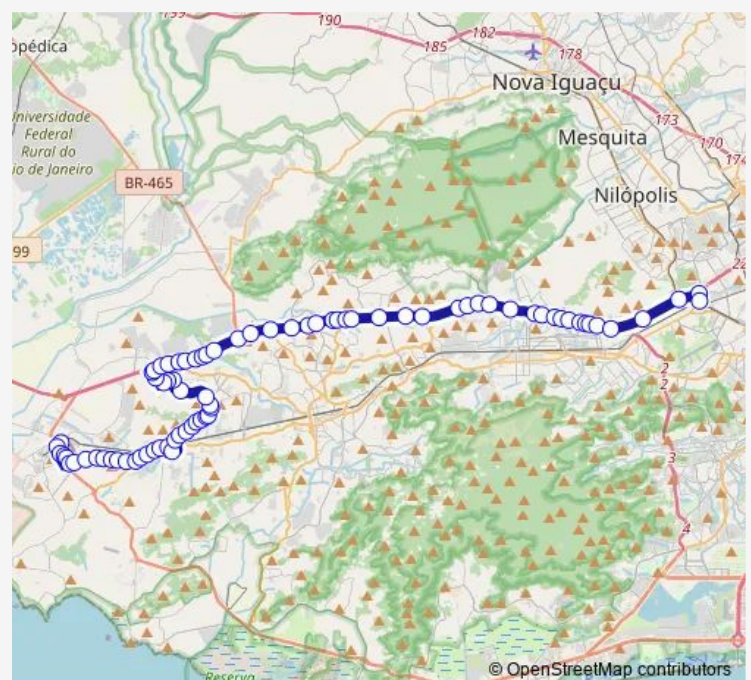

### Route schedule

Terminal Rodoviário Urbano Álvaro Alberto — Terminal Deodoro : Plataforma E7

Monday 00:00

Tuesday 00:00

Wednesday 00:00

Thursday 00:00

Friday 00:00

Saturday 00:00

### Route info

Direction: Terminal Rodoviário Urbano Álvaro Alberto

Stops: 78

Trip Duration: 2 hour 26 min

754 — Santa Cruz - Terminal Deodoro

Gracinda Freire

Manoel Lourenço Neves

Judival Viana do Carmo