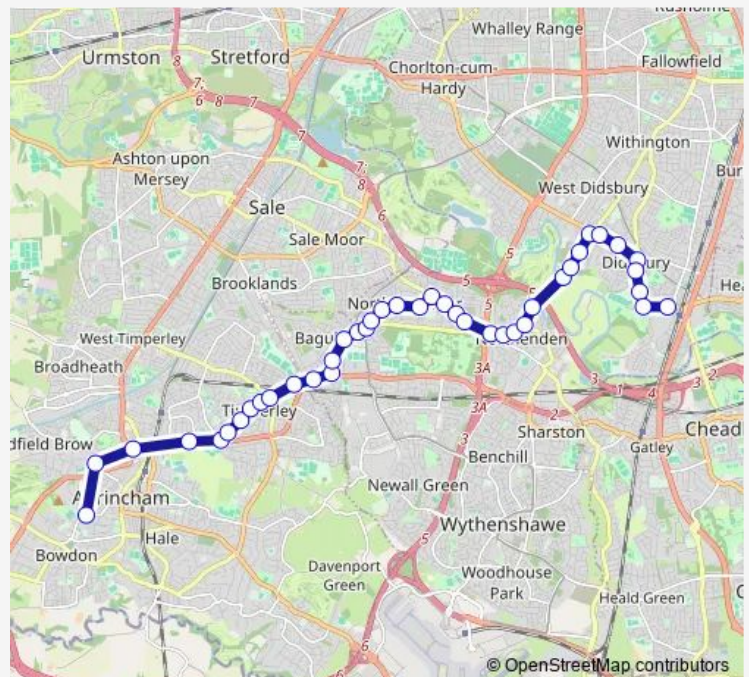

Stelfox Avenue

Shady Lane

Arden Lodge Road

Briarwood Avenue

Warmley Road

Wythenshawe Park Metrolink Stop

Wythenshawe Park Metrolink Stop

Aldfield Road

Thursday 15:45

Friday 15:45

Saturday —

Sunday —

Route info

Direction: St Margaret's Road

Stops: 41

Trip Duration: 0 hour 50 min

Friday 07:28

Saturday —

Sunday —

Route info

Direction: Didsbury Cricket Club

Stops: 40

Trip Duration: 1 hour 2 min

Warmley Road