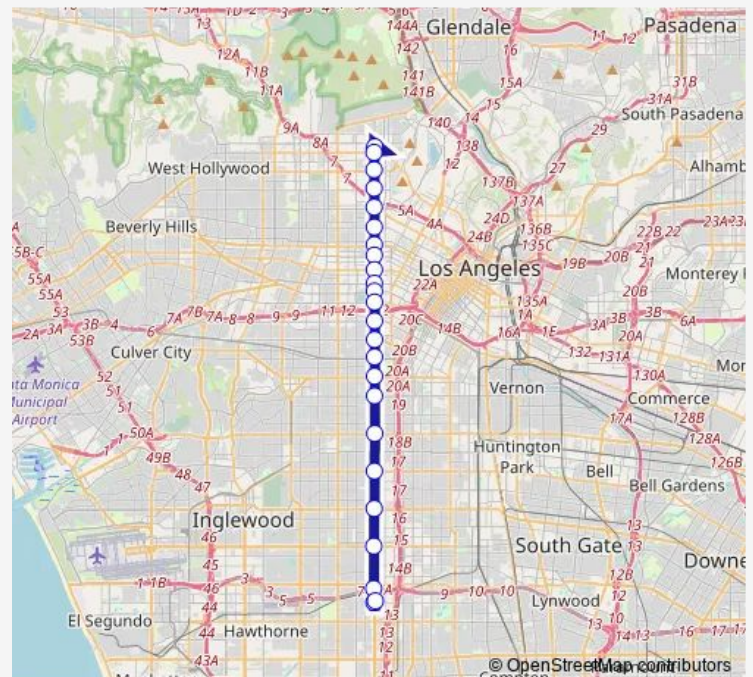

Vermont / Florence

Vermont / Manchester

Vermont / Century

Route schedule

Vermont / Hollywood - North — Vermont / 120th

Monday 04:59-19:34

Tuesday 04:59-19:34

Wednesday 04:59-19:34

Thursday 04:59-19:34

Friday 04:59-19:34

Saturday 05:25-20:25

Sunday 05:25-20:25

Route info

Direction: Vermont / Hollywood - North

Stops: 24

Trip Duration: 1 hour 17 min

754 — Metro Rapid Line

Vermont / Athens Station

Vermont / 120th

Vermont / 120th

Direction

Vermont / 120th — Vermont / Hollywood - North

23 stops

[Open route schedule](#)

Vermont / Wilshire

Vermont / 3rd

Vermont / Beverly

Vermont / Melrose

Vermont / Santa Monica

Vermont / Sunset

Vermont / Hollywood - North

Route schedule