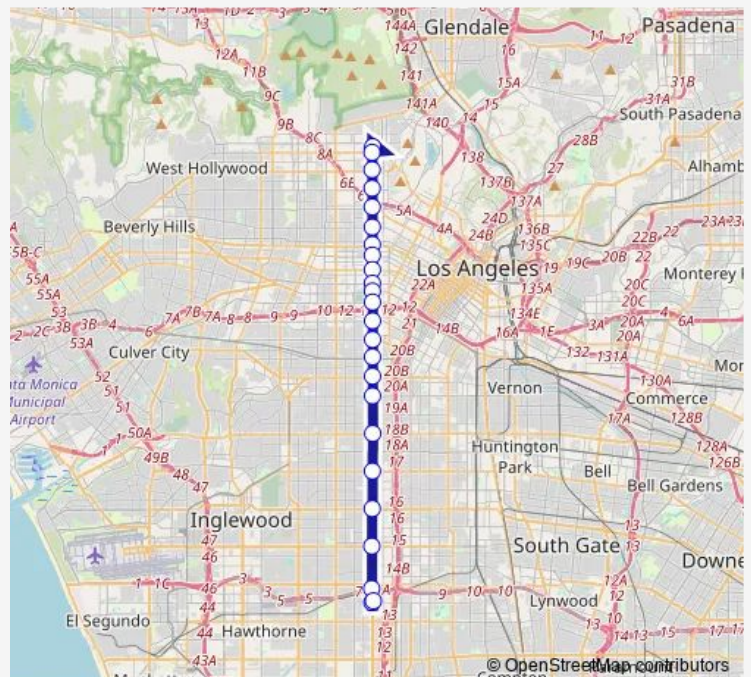

Vermont / Adams

Vermont / Washington

Vermont / Venice

Vermont / Pico

Vermont / Olympic

Vermont / 8th

Vermont / Wilshire

Vermont / 3rd

Vermont / Beverly

Vermont / Melrose

Vermont / Santa Monica

Route schedule

Vermont / 120th — Vermont / Hollywood - North

Monday 05:30-19:54

Tuesday 05:30-19:54

Wednesday 05:30-19:54

Thursday 05:30-19:54

Friday 05:30-19:54

Saturday 05:22-20:13

Sunday 05:25-20:14

Route info

Direction: Vermont / 120th

Stops: 23

Trip Duration: 1 hour 8 min

754 — Metro Rapid Line

Vermont / Sunset

Vermont / Hollywood - North

Direction

Vermont / Hollywood - North — Vermont / 120th

24 stops

[Open route schedule](#)

Vermont / Hollywood - North