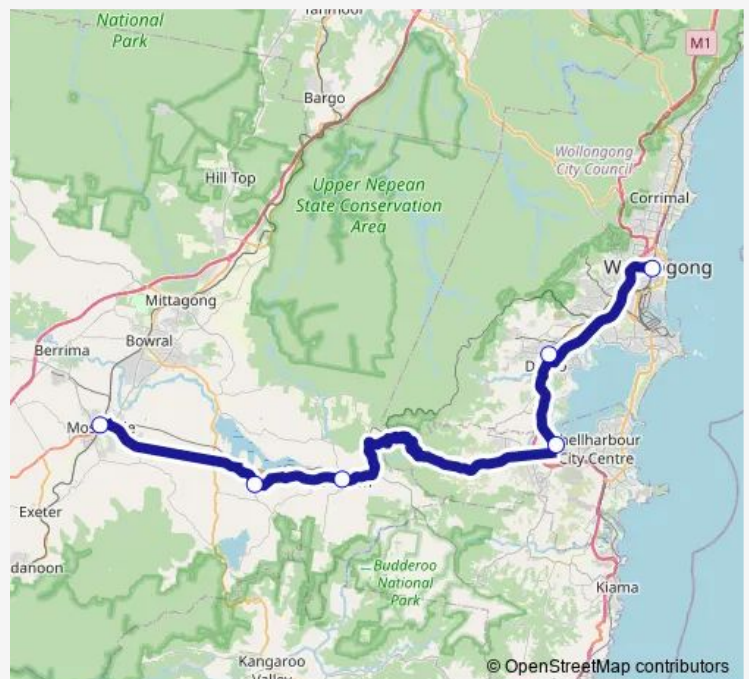

Albion Park Station, Coach Stop

Hoddle St Before Main St

Hoddle St Opp Burrawang Public School

Moss Vale Station, Coach Bay

Route schedule

Wollongong Station, Station St — Moss Vale Station, Coach Bay

Monday	11:30
Tuesday	11:30
Wednesday	11:30
Thursday	11:30
Friday	11:30
Saturday	11:30
Sunday	11:30

Route info

Direction: Wollongong Station, Station St

Stops: 6

Trip Duration: 1 hour 35 min

754 — Wollongong to Moss Vale

754 Regional Coach Service time schedules and route maps are available in an offline PDF at busmaps.com. Use the busmaps.com website to see live bus times, train schedule or subway schedule, and step-by-step directions for all public transit in Wollongong