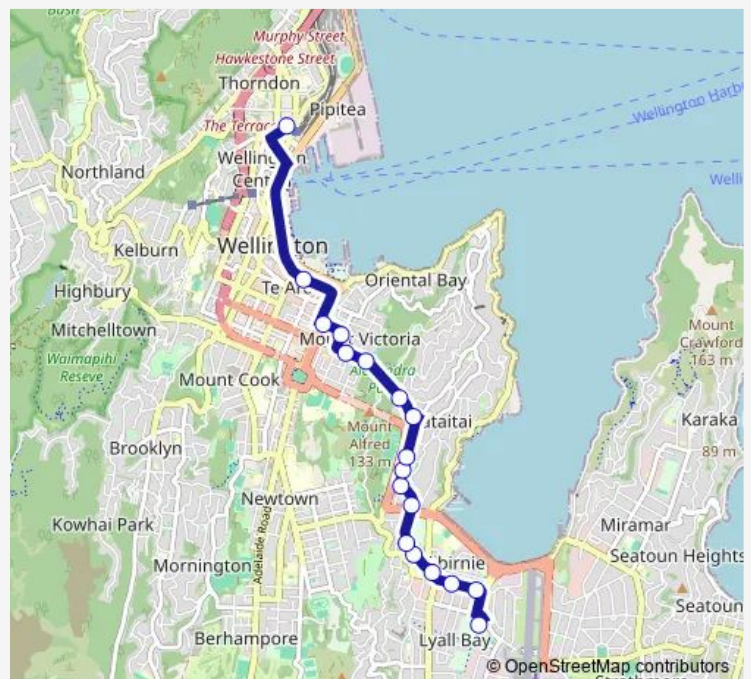

School Bus 754 Rongotai College - Kilbirnie - Hataitai - Wellington

[Go to website](#)

Direction

Rongotai College (school grounds) — Wellington Station - Stop E

18 stops

[Open route schedule](#)

Rongotai College (school grounds)

Rongotai Road at Salek Street

Rongotai Road at Ross Street

Kilbirnie - Stop B

Kilbirnie Crescent at Childers Terrace

Wellington Regional Aquatic Centre (opposite)

Hamilton Road at Wellington Road (near 124)

Kupe Street at Moxham Avenue

Moxham Avenue near Goa Street

Moxham Avenue at Raupo Street (near 88)

Hataitai - Stop A

Waitoa Road at Bus Tunnel (near 73)

Pirie Street (near 106)

Pirie Street at Porritt Avenue (near 66)

Brougham Street at Elizabeth Street

Elizabeth Street at Kent Terrace

Wakefield Street (near 234)

Wellington Station - Stop E

Route schedule

Rongotai College (school grounds) — Wellington Station - Stop E

Monday 15:20

Tuesday 15:20

Wednesday 15:20

Thursday 15:20

Friday 15:20

Saturday —

Sunday —

Route info

Direction: Rongotai College (school grounds)

Stops: 18

Trip Duration: 0 hour 27 min