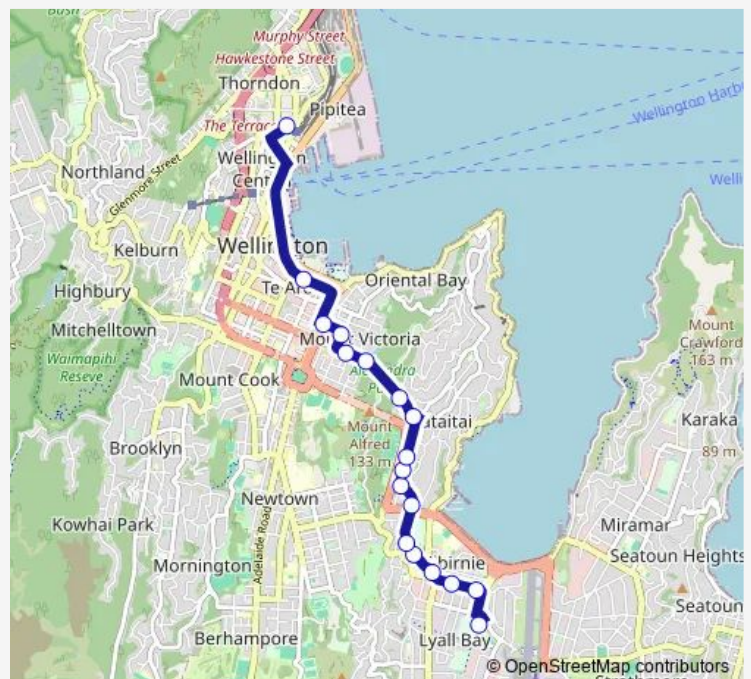

School Bus 754 Rongotai College - Kilbirnie - Hataitai - Wellington

[Go to website](#)

Direction

Rongotai College (school grounds) — Wellington Station - Stop E

18 stops

[Open route schedule](#)

Rongotai College (school grounds)

Rongotai Road at Salek Street

Rongotai Road at Ross Street

Kilbirnie - Stop B

Kilbirnie Crescent at Childers Terrace

Wellington Regional Aquatic Centre (opposite)

Hamilton Road at Wellington Road (near 124)

Kupe Street at Moxham Avenue

Moxham Avenue near Goa Street

Moxham Avenue at Raupo Street (near 88)

Hataitai - Stop A

Waitoa Road at Bus Tunnel (near 73)

Pirie Street (near 106)

Pirie Street at Porritt Avenue (near 66)

Brougham Street at Elizabeth Street

Elizabeth Street at Kent Terrace

Wakefield Street (near 234)

Wellington Station - Stop E

Route schedule

Rongotai College (school grounds) — Wellington Station - Stop E

Monday 15:20

Tuesday 15:20

Wednesday 15:20

Thursday 15:20

Friday 15:20

Saturday —

Sunday —

Route info

Direction: Rongotai College (school grounds)

Stops: 18

Trip Duration: 0 hour 27 min