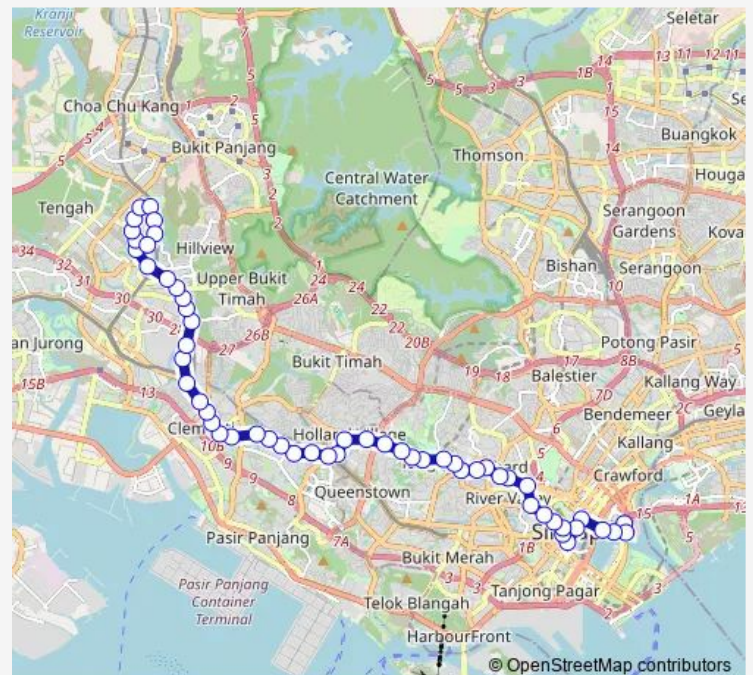

Thursday —

Friday —

Saturday 23:35

Sunday —

Route info

Direction: Marina Ctr Ter

Stops: 56

Trip Duration: 1 hour 37 min

NR8

BusMaps

CSC Dempsey Clubhse

Aft Peirce Rd

Lien Twrs

Aft Estoril Mansions

Holland V Stn Exit A

Blk 9