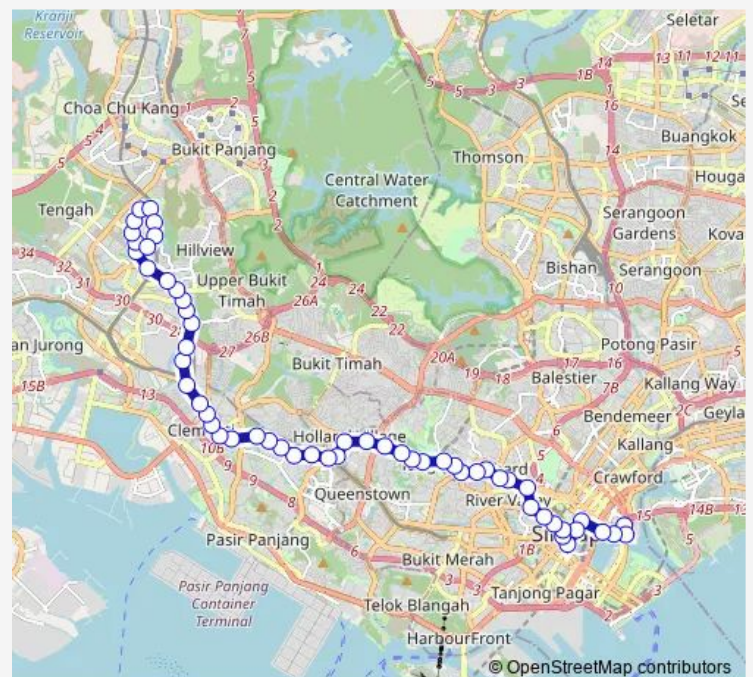

### Route schedule

Marina Ctr Ter — Blk 531

Monday —

Tuesday —

Wednesday —

Thursday —

Friday —

Saturday 23:35

### Route info

Direction: Marina Ctr Ter

Stops: 56

Trip Duration: 1 hour 37 min

■ Nr8

BusMaps

CSC Dempsey Clubhse

Aft Peirce Rd