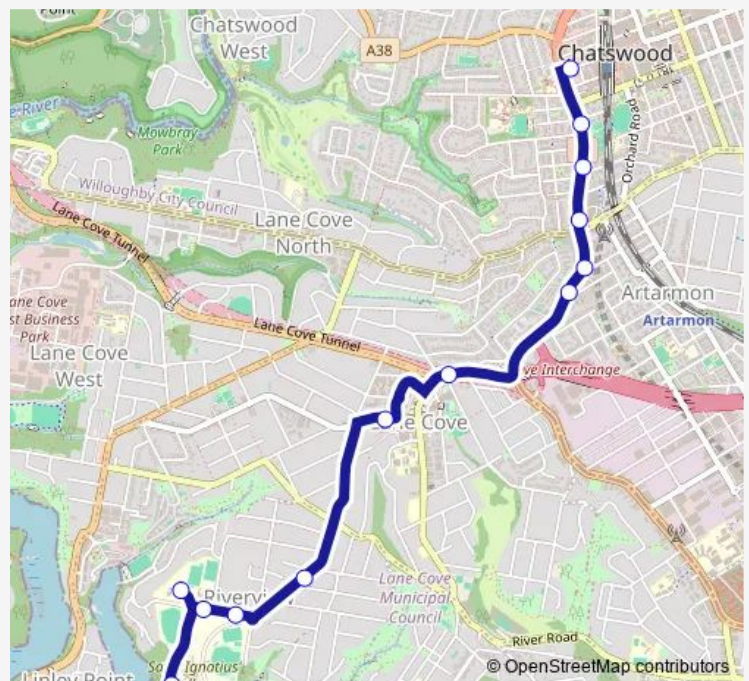

Route schedule

Chatswood Station, Victoria Av, Stand E — St Ignatius' College, School Grounds, Gorman Field

Monday	07:10-08:09
Tuesday	07:10-08:09
Wednesday	07:10-08:09
Thursday	07:10-08:09
Friday	07:10-08:09
Saturday	—
Sunday	—

Route info

Direction: Chatswood Station, Victoria Av, Stand E

Stops: 13

Trip Duration: 0 hour 20 min

687w — St. Ignatius, Riverview to Chatswood Stn

Direction

St Ignatius' College, School Grounds, Regis Dr —
Chatswood Station, Railway St, Stand H

14 stops

[Open route schedule](#)

St Ignatius' College, School Grounds, Regis Dr
St Ignatius' College, School Grounds, Gorman Field
St Ignatius' College, School Grounds, Ramsay Hall
St Ignatius' College, School Grounds, St John House
Marjorie York Park, Tambourine Bay Rd
Lane Cove Post Office, Burns Bay Rd
Birdwood Av Before Longueville Rd
Lane Cove Interchange, Longueville Rd, Stand B
Pacific Hwy At Burley St
Pacific Hwy Opp Eric Rd
Pacific Hwy Opp Palmer St
Pacific Hwy After Mowbray Rd
Pacific Hwy At Sutherland Rd
Chatswood Station, Railway St, Stand H

Route schedule

St Ignatius' College, School Grounds, Regis Dr —
Chatswood Station, Railway St, Stand H

Monday	15:32-17:08
Tuesday	15:32-17:08
Wednesday	15:32-17:08
Thursday	15:32-17:08
Friday	15:32-17:08
Saturday	—
Sunday	—