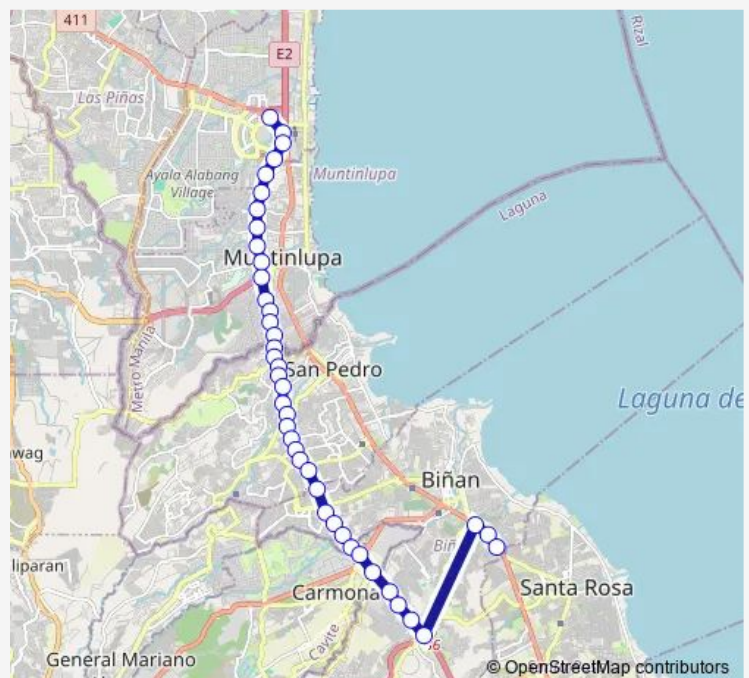

Estanislao St / South Luzon Expressway Intersection, Muntinlupa City, Manila

South Luzon Expressway, Muntinlupa City, Manila

South Luzon Expressway / Gen Paulino Santos Ave Intersection, Muntinlupa City, Manila

South Luzon Expressway, San Pedro, Manila

South Luzon Expressway / Magsaysay Rd

South Luzon Expressway, San Pedro, Manila

Route schedule

Yellow Station, South Station Complex Spectrum Midway Extension, Muntinlupa City, Manila — National Hwy, Santa Rosa City, Manila

Monday	00:00
Tuesday	00:00
Wednesday	00:00
Thursday	00:00
Friday	00:00
Saturday	00:00
Sunday	00:00

Route info

Direction: Yellow Station, South Station Complex Spectrum Midway Extension, Muntinlupa City, Manila

Stops: 41

Trip Duration: 1 hour 31 min

■ Alabang - STA Rosa via Expressway

South Luzon Expressway, San Pedro, Manila

South Luzon Expressway, San Pedro, Manila

Petron Slex South Bound, South Luzon Expressway, San Pedro, Manila