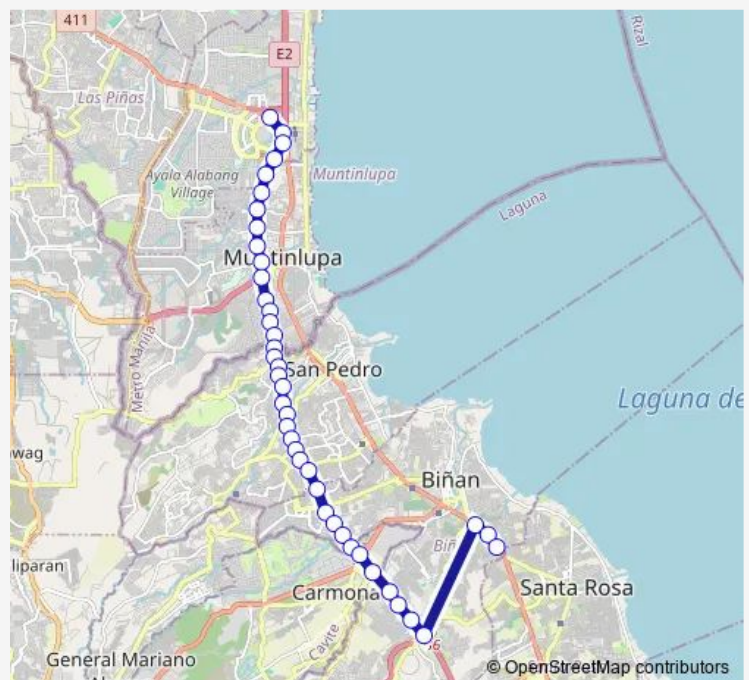

Estanislao St / South Luzon Expressway Intersection, Muntinlupa City, Manila

South Luzon Expressway, Muntinlupa City, Manila

South Luzon Expressway / Gen Paulino Santos Ave Intersection, Muntinlupa City, Manila

South Luzon Expressway, San Pedro, Manila

South Luzon Expressway / Magsaysay Rd

South Luzon Expressway, San Pedro, Manila

Route schedule

Yellow Station, South Station Complex Spectrum Midway Extension, Muntinlupa City, Manila — National Hwy, Santa Rosa City, Manila

| | |
|-----------|-------|
| Monday | 00:00 |
| Tuesday | 00:00 |
| Wednesday | 00:00 |
| Thursday | 00:00 |
| Friday | 00:00 |
| Saturday | 00:00 |
| Sunday | 00:00 |

Route info

Direction: Yellow Station, South Station Complex Spectrum Midway Extension, Muntinlupa City, Manila

Stops: 41

Trip Duration: 1 hour 31 min

■ Alabang - STA Rosa via Expressway

South Luzon Expressway, San Pedro, Manila

South Luzon Expressway, San Pedro, Manila

Petron Slex South Bound, South Luzon Expressway, San Pedro, Manila