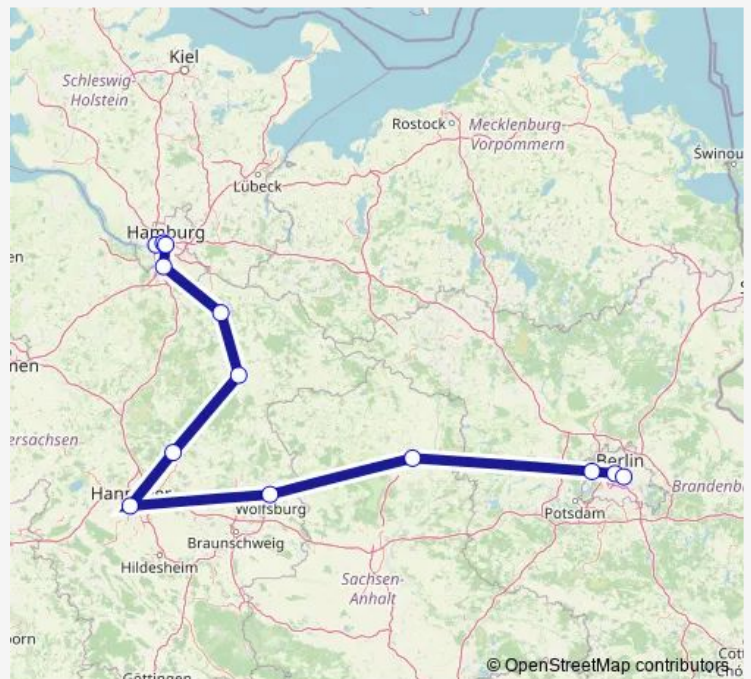

Göttingen

Hannover Hbf

Celle

Lüneburg

Hamburg-Harburg

Hamburg Hbf

Hamburg Dammtor

Hamburg-Altona

Route schedule

Frankfurt(Main)Hbf — Hamburg-Altona

Monday —

Tuesday —

Wednesday —

Thursday —

Friday —

Saturday —

Sunday 16:15

Route info

Direction: Frankfurt(Main)Hbf

Stops: 12

Trip Duration: 4 hour 48 min

ICE 24

Direction

Hamburg-Altona — Kassel-Wilhelmshöhe

12 stops

[Open route schedule](#)

Hamburg-Altona

Hamburg Dammtor

Hamburg Hbf

Hamburg-Harburg

Lüneburg

Bad Bevensen