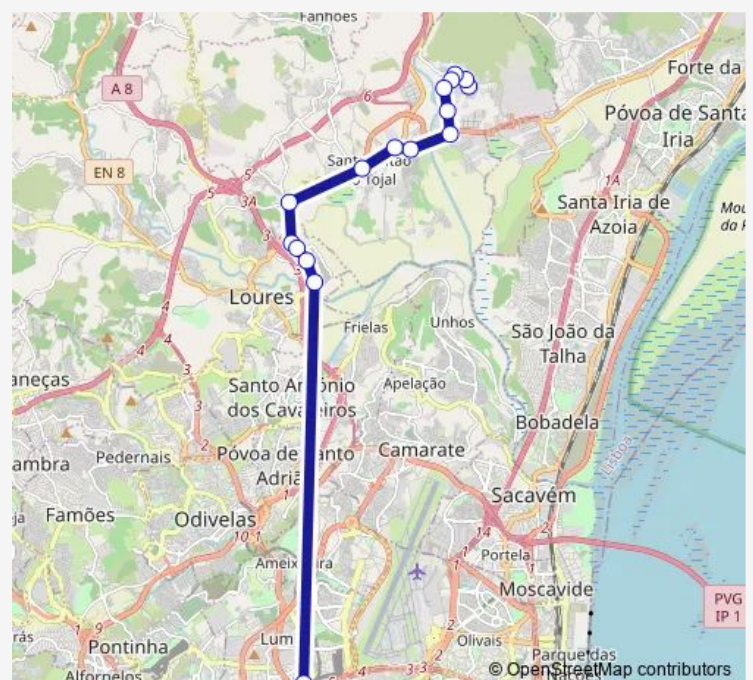

Monday 06:30-07:25

Tuesday 06:30-07:25

Wednesday 06:30-07:25

Thursday 06:30-07:25

Friday 06:30-07:25

Saturday —

Sunday —

Route info

Direction: Zambujal (B° Carrasqueira) Pq Urbano

Stops: 16

Trip Duration: 0 hour 30 min

■ 333 - Zambujal - Lisboa (Campo Grande)

Bus time schedules and route maps are available in an offline PDF at busmaps.com. Use the busmaps.com website to see live bus times, train schedule or subway schedule, and step-by-step directions for all public transit in Lisbon