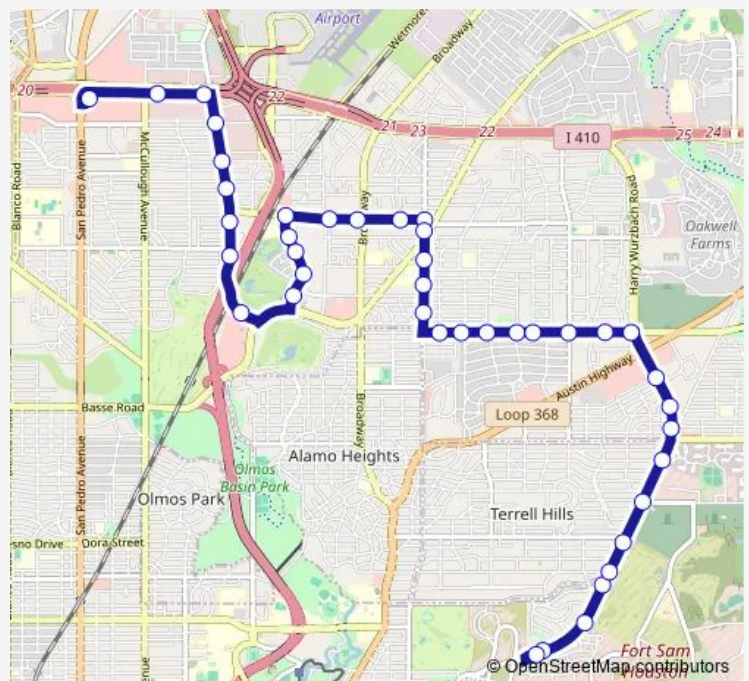

Treeline Park 555' N. OF Nottingham

Treeline Park 1410' N. OF Nott.Ham

Treeline Park 890' South OF Sunset

Treeline Park & Sunset

Sunset & Everest

Sunset & Broadway

Sunset & Sunset Court

Sunset & NEW Braunfels

NEW Braunfels & Nacogdoches

NEW Braunfels Opposite Woodcrest

N. NEW Braunfels Opposite Tophill

Route schedule

North Star Transit Center — Harry Wurzbach Opposite Terrell

Monday	05:30-21:30
Tuesday	05:30-21:30
Wednesday	05:30-21:30
Thursday	05:30-21:30
Friday	05:30-21:30
Saturday	05:30-20:25
Sunday	05:30-17:55

Route info

Direction: North Star Transit Center

Stops: 41

Trip Duration: 0 hour 32 min

647 — North Star / Harry Wurzbach

N. NEW Braunfels & Calumet

Eisenhauer Opposite Bartell Dr.

Eisenhauer & Greenwich

Tuesday 06:13-20:16

Wednesday 06:13-20:16

Thursday 06:13-20:16

Friday 06:13-20:16

Saturday 06:05-21:05

Sunday 06:05-17:34

Route info

Direction: Harry Wurzbach Opposite Terrell