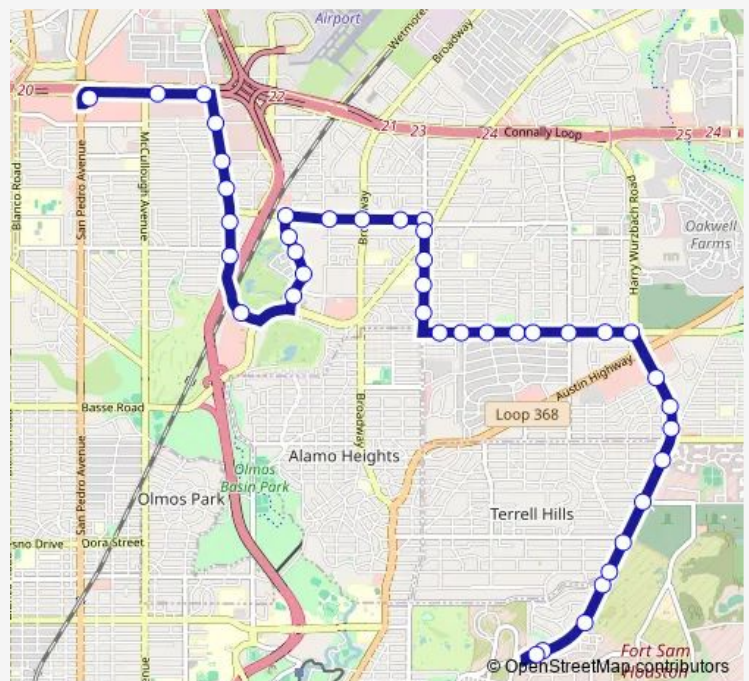

Direction

NORTH STAR TRANSIT CENTER — HARRY WURZBACH OPPOSITE TERRELL

41 stops

[Open route schedule](#)

- NORTH STAR TRANSIT CENTER
- N.E. LOOP 410 E ACCESS RD. & MCCULLOUGH
- Loop 410 E Access RD & Jones Malt
- JONES MALTSBERGER & RECTOR
- JONES MALTSBERGER & REXFORD
- Jones-Maltsberger & Pinewood
- Jones-Maltsberger & Waxwood
- Jones-Maltsberger & Oblate
- Jones-Maltsberger & Alamo Quarry
- TREELINE PARK BETW BASSE/NOTTINGHAM
- TREELINE PARK 555' N. OF NOTTINGHAM
- TREELINE PARK 1410' N. OF NOTTINGHAM
- TREELINE PARK 890' SOUTH OF SUNSET
- TREELINE PARK & SUNSET
- SUNSET & EVEREST
- SUNSET & BROADWAY
- SUNSET & SUNSET COURT
- SUNSET & NEW BRAUNFELS
- NEW BRAUNFELS & NACOGDOCHES
- NEW BRAUNFELS OPPOSITE WOODCREST
- N. NEW Braunfels Opposite Tophill

Route schedule

NORTH STAR TRANSIT CENTER — HARRY WURZBACH OPPOSITE TERRELL

Monday	05:30-21:30
Tuesday	05:30-21:30
Wednesday	05:30-21:30
Thursday	05:30-21:30
Friday	05:30-21:30
Saturday	05:30-20:25
Sunday	05:30-17:55

Route info

Direction: NORTH STAR TRANSIT CENTER

Stops: 41

Trip Duration: 0 hour 40 min

647 — North Star / Harry Wurzbach

N. NEW Braunfels & Calumet

EISENHAUER OPPOSITE BARTELL DR.

Eisenhauer & Greenwich

Tuesday 06:13-20:16

Wednesday 06:13-20:16

Thursday 06:13-20:16

Friday 06:13-20:16

Saturday 06:05-21:05

Sunday 06:05-17:34

Route info

Direction: HARRY WURZBACH OPPOSITE TERRELL